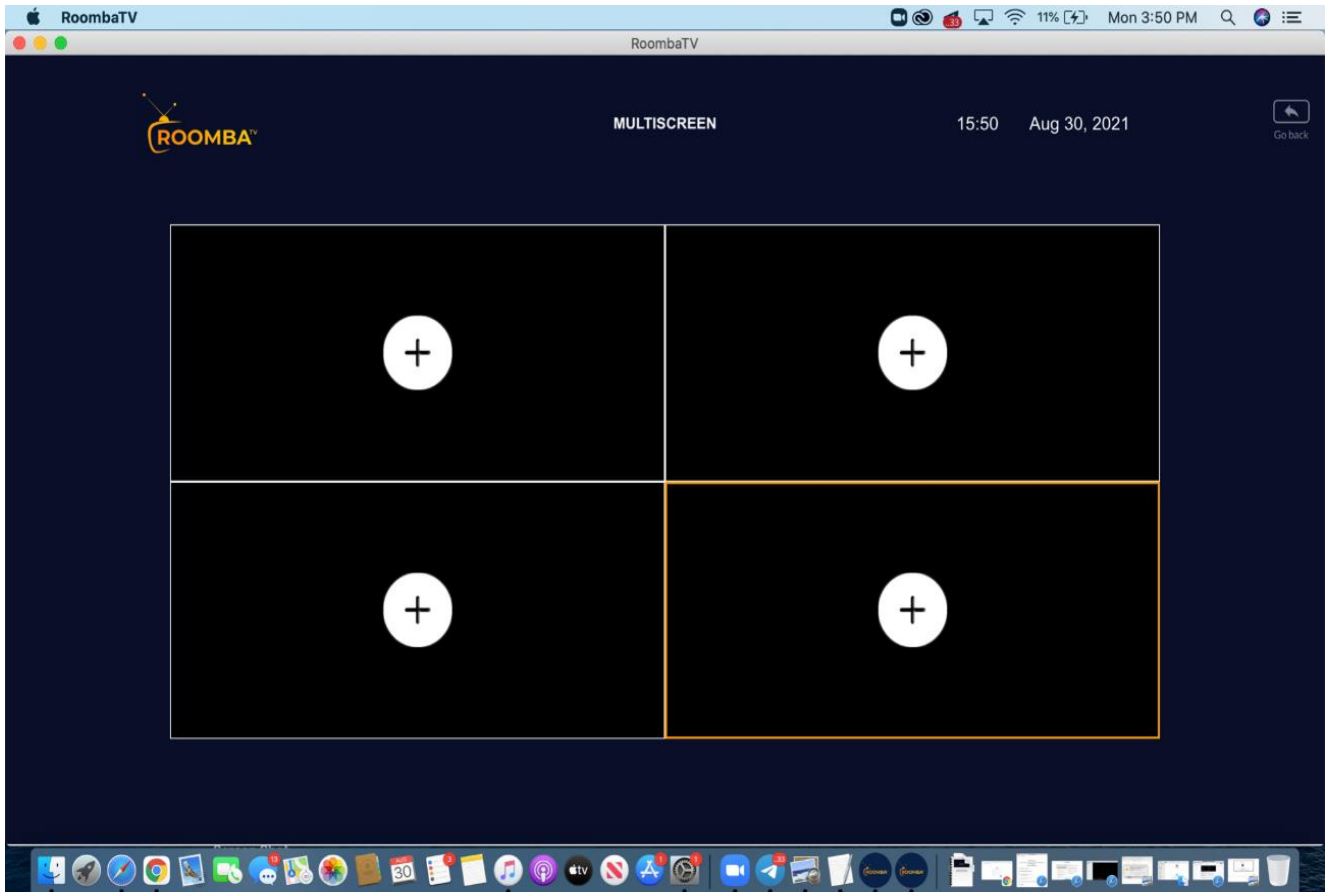

Multiscreen

This feature allows you to watch multiple screens on your device AT THE SAME TIME. This means – You can watch four channels simultaneously on your device using this feature.