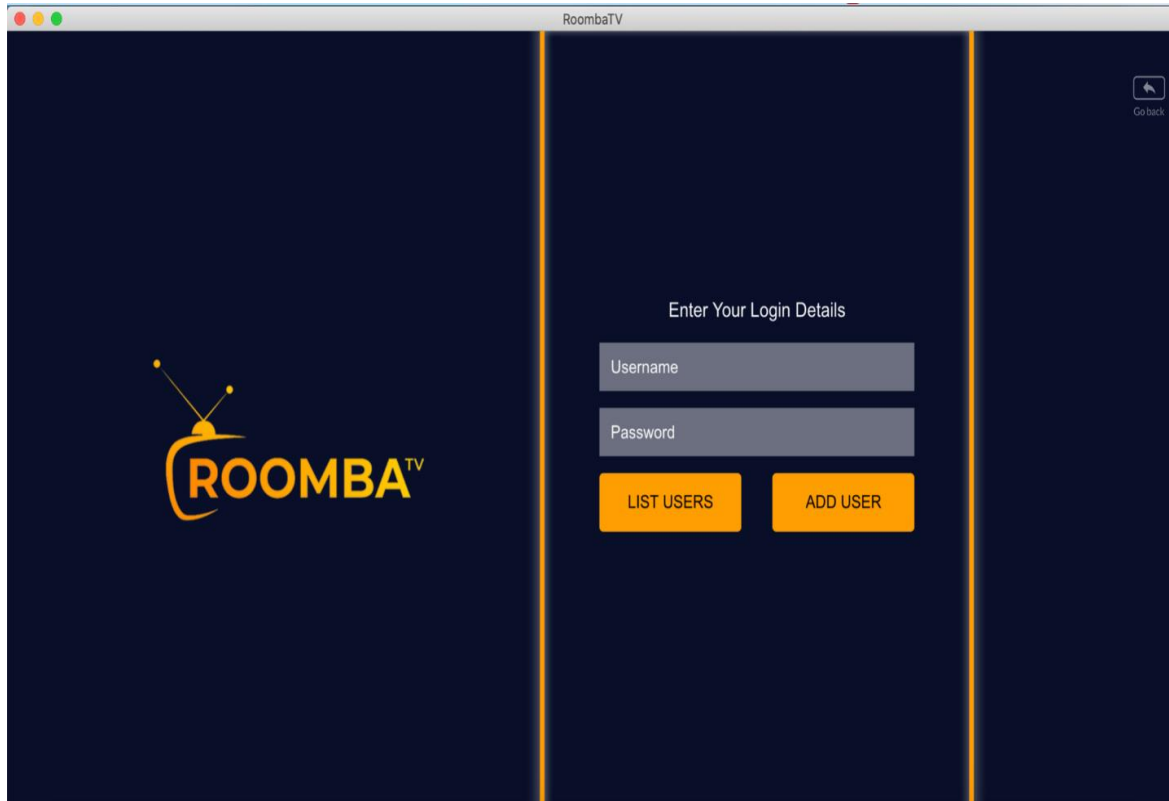

4. Now that the program is copied into your application folder, locate The Roomba TV icon in your Applications folder, double click to run.

5. If you see a warning stating that the app is from an 'unidentified developer', no worries you just need to tweak your security settings to be able to install the app.

6. To change your privacy/security settings

- Click the Apple logo on the top left corner of your screen.
- You'll see an option called System preferences, Click on it
- Then go to security & privacy
- You will see that Roomba TV was blocked from use, if you download it directly from our Official Roomba TV website then have no fear.
- Select Open Anyway

7. Next, a message may popup saying MacOS cannot verify the developer of "RoombaTV", are you sure you want to open it? Click 'open' to complete the installation process.

Congratulations ROOMBA TV is now installed on your MAC. You can drag it to your dock or to your desktop for easy access.

Login

After you have [Registered](#) and created an account on our website, You are now ready to **login to Roomba TV** and use it for the first time.

1. Enter login details by typing in your username and password details provided to you after the purchase.