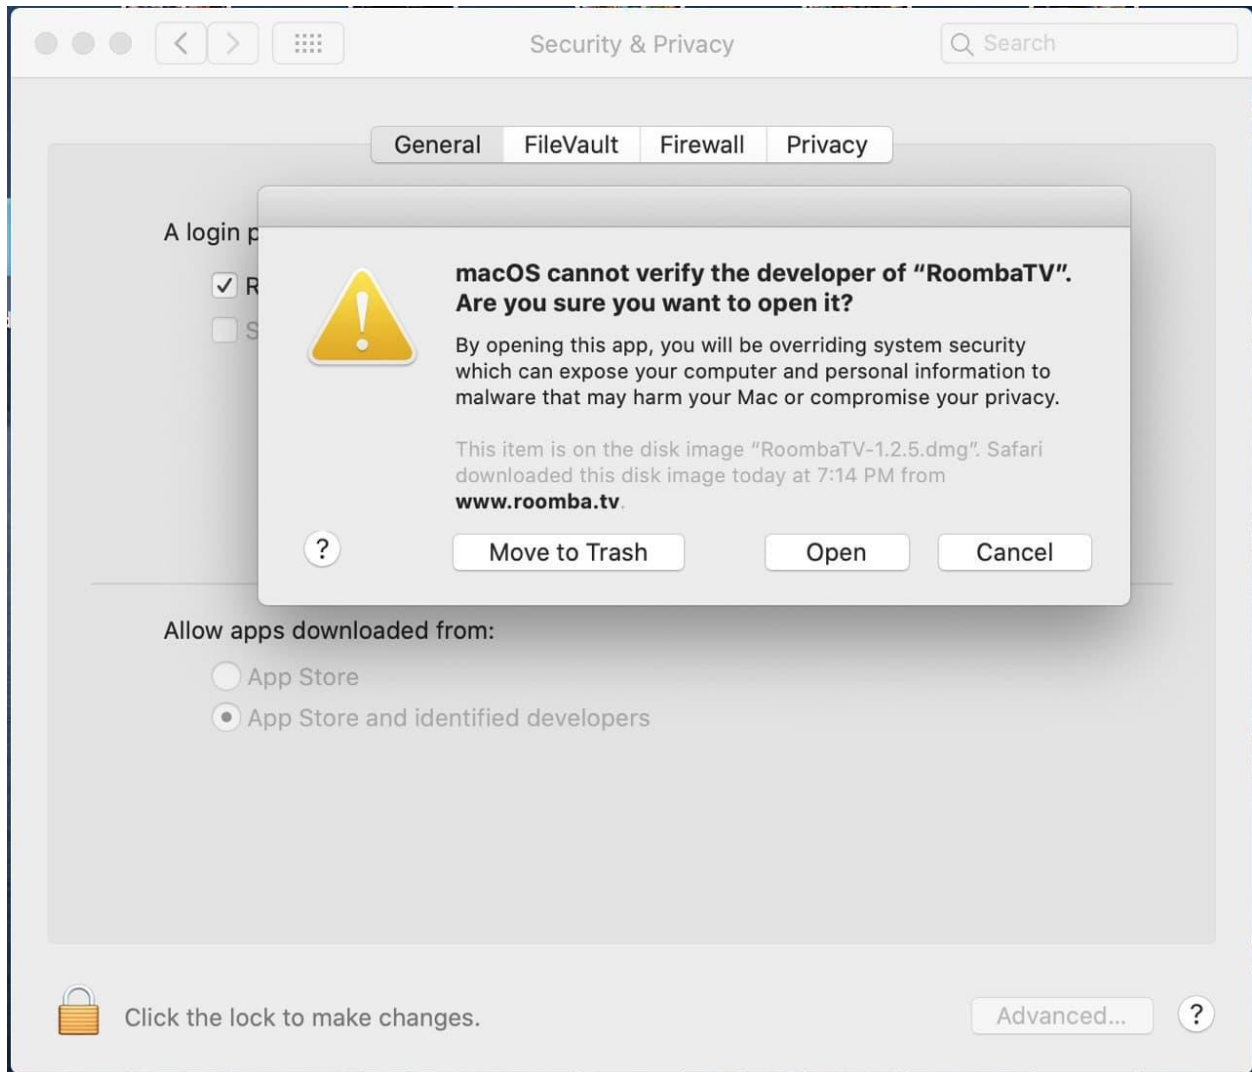

7. Next, a message may popup saying MacOS cannot verify the developer of "RoombaTV", are you sure you want to open it? Click 'open' to complete the installation process.

Congratulations ROOMBA TV is now installed on your MAC. You can drag it to your dock or to your desktop for easy access.