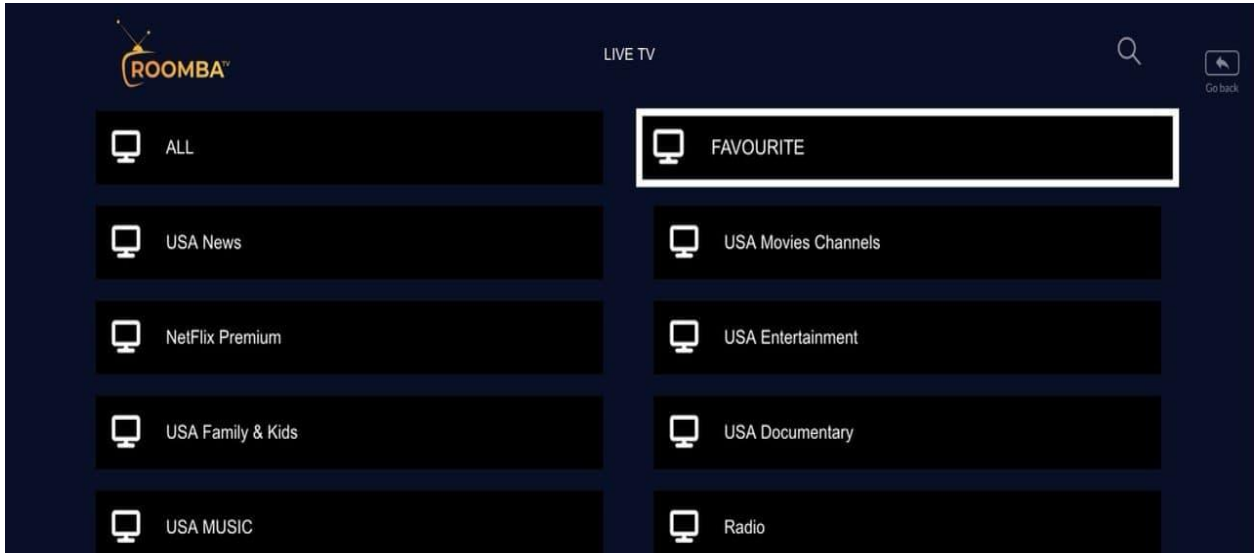

Top Rated View all

Ascending Order (A-Z) View all

Add to Favorite

1. To save a channel and add to the favorites list, select a channel then click Add to Favorite.

2. The added channel(s) will be saved to the FAVORITE list.