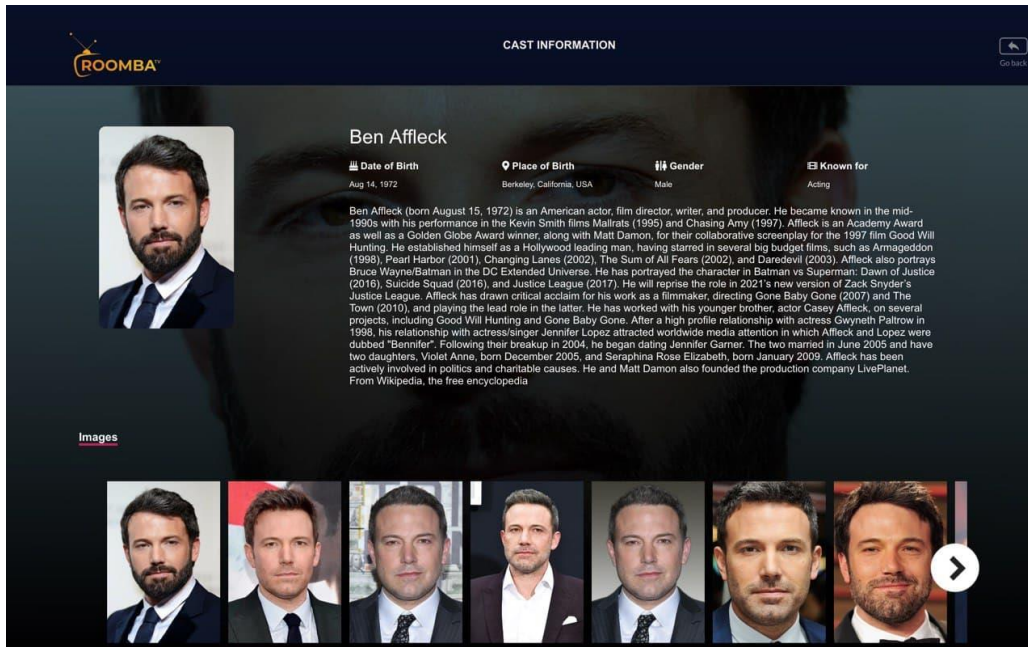

Casting

The movie cast section is also available. This option allows you to select a character and view the cast information.