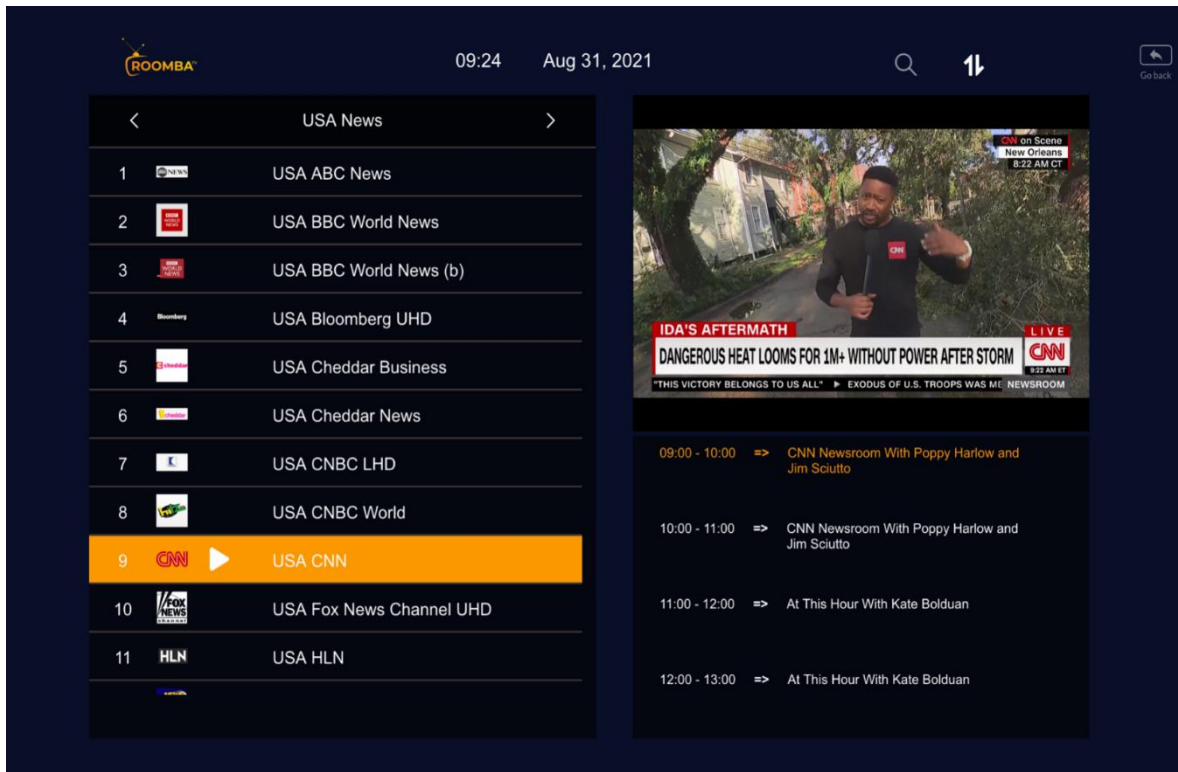

Home Screen

Options available for your perusal and entertainment include Live TV, movies, series, catch-up, multi-screen and settings

Live TV

Enjoy `1500+ Live TV channels online with Roomba TV in HD. Watch your favorite TV shows, news, and sports channels.