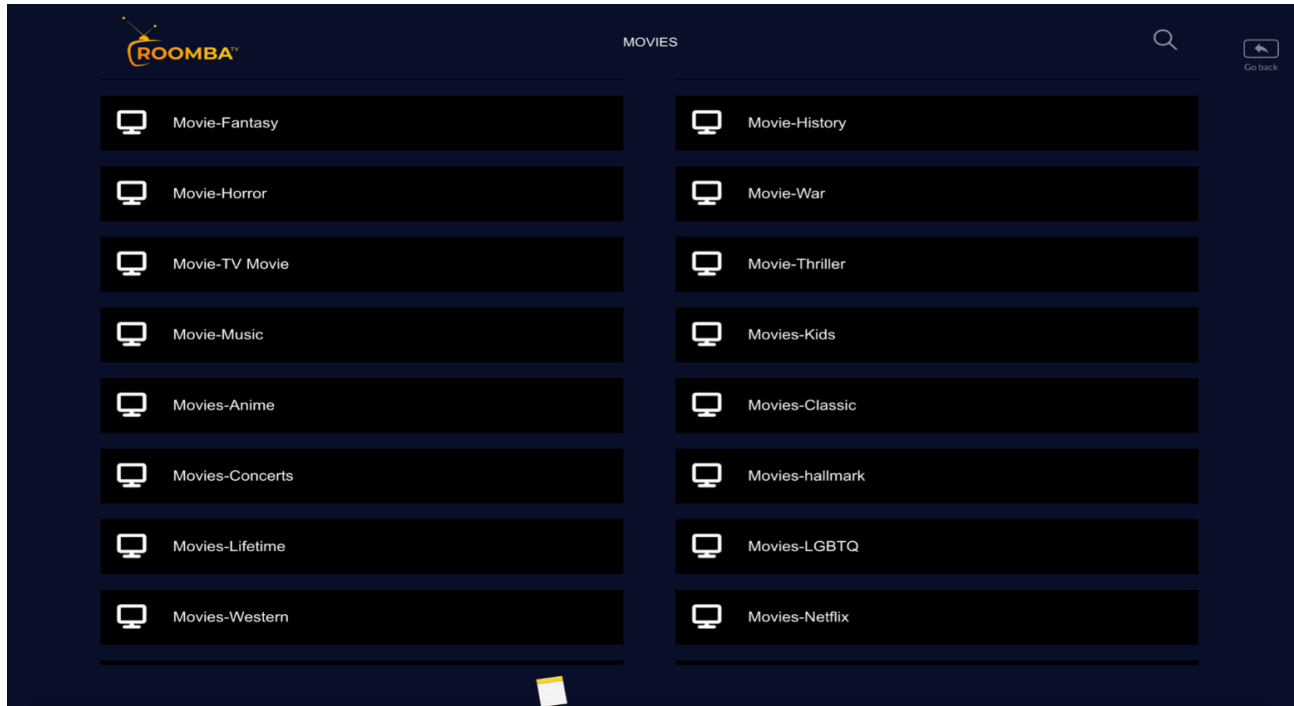

Movies

Roomba TV users can select from and stream more than 50,000 movies at your fingertips. We have movies available for adults, teenagers and kids of all ages.