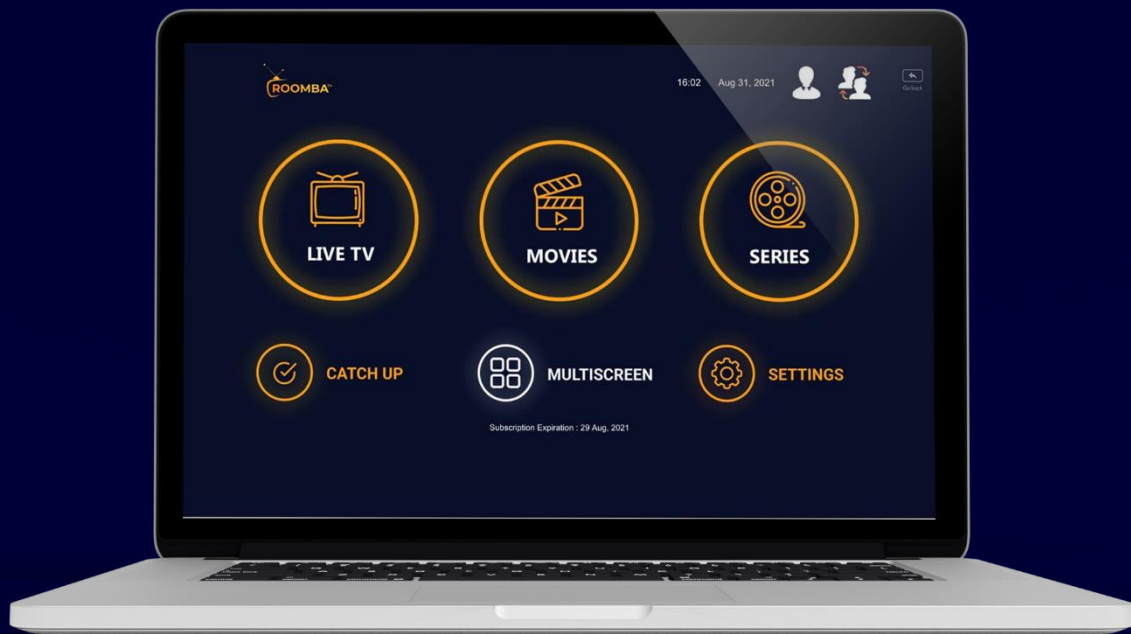

ROOMBA TV - INSTALLATION GUIDE FOR MACOS

Table of Contents

Introduction	2
Downloading.....	2
Installation	4
Login	8
Home Screen.....	10
Live TV.....	11
Movies	12
Casting.....	13
Series	13
Add to Favourite	15
View Full EPG (Electronic Program Guide).....	15
Catch Up.....	16
Multiscreen	19
Settings	20
Parental Control	20
Stream Format	20
Time Format.....	20
Add User	21
Account Info.....	21
Conclusion.....	22

Introduction

[Roomba TV](#) is the world's largest and most reliable IPTV/OTT streaming platform, delivering nearly 3000 TB in streaming content per month to thousands of customers around the globe.

A simple user interface and a large collection of HD channels make us the finest IPTV service in the USA, Canada, Latin America and UK region. We broadcast thousands of live channels to stream premium HD content. Our existing customers praise the quality of the content we deliver through our IPTV service

Roomba TV lets you watch TV anywhere. We all know how annoying it could be when you want to download an app, software or program and you can't seem to find it in the Apple App Store and it is not preinstalled on your Mac. Hence, the reason why we made this guide to assist you download and navigate through Roomba TV for MAC with ease.