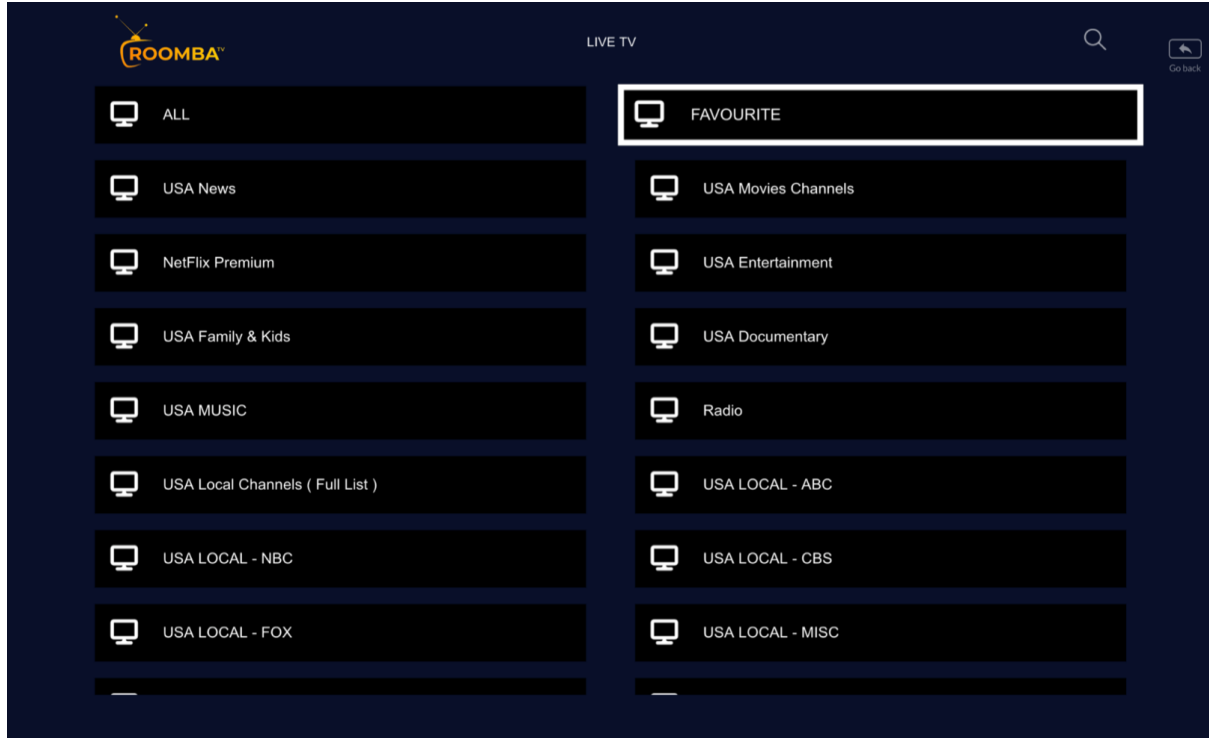

2. You will be presented with an option for parental control. This feature allows you to set restrictions and control what your kids have access to which could be based either on maturity ratings or age. If you are a parent, go ahead and enjoy this feature by setting a four-digit pin. If not, feel free to skip this option.

Home Screen

Options available for your perusal and entertainment include Live TV, movies, series, catch-up, multi-screen and settings

Live TV

Enjoy `1500+ Live TV channels online with Roomba TV in HD. Watch your favorite TV shows, news, and sports channels.