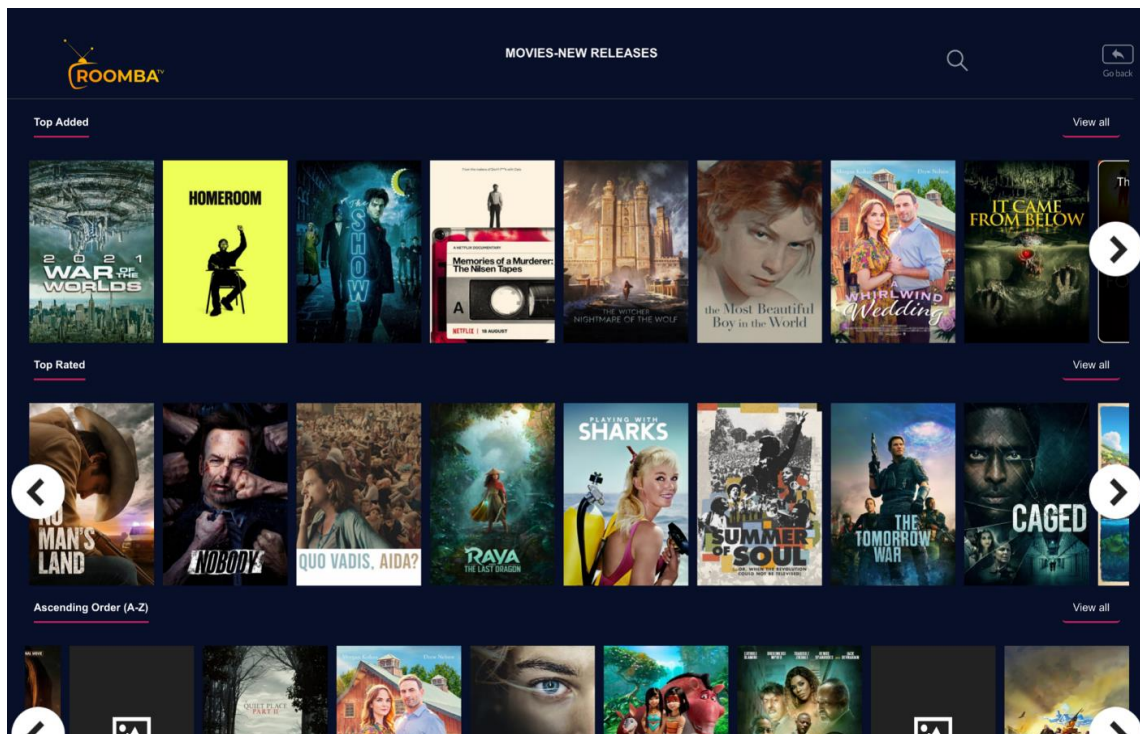

Home Screen

Options available for your perusal and entertainment include Live TV, movies, series, catch-up, multi-screen and settings

Live TV

Enjoy `1500+ Live TV channels online with Roomba TV in HD. Watch your favorite TV shows, news, and sports channels.

Movies

Roomba TV users can select from and stream more than 50,000 movies at your fingertips. We have movies available for adults, teenagers and kids of all ages.

Casting

The movie cast section is also available. This option allows you to select a character and view the cast information.