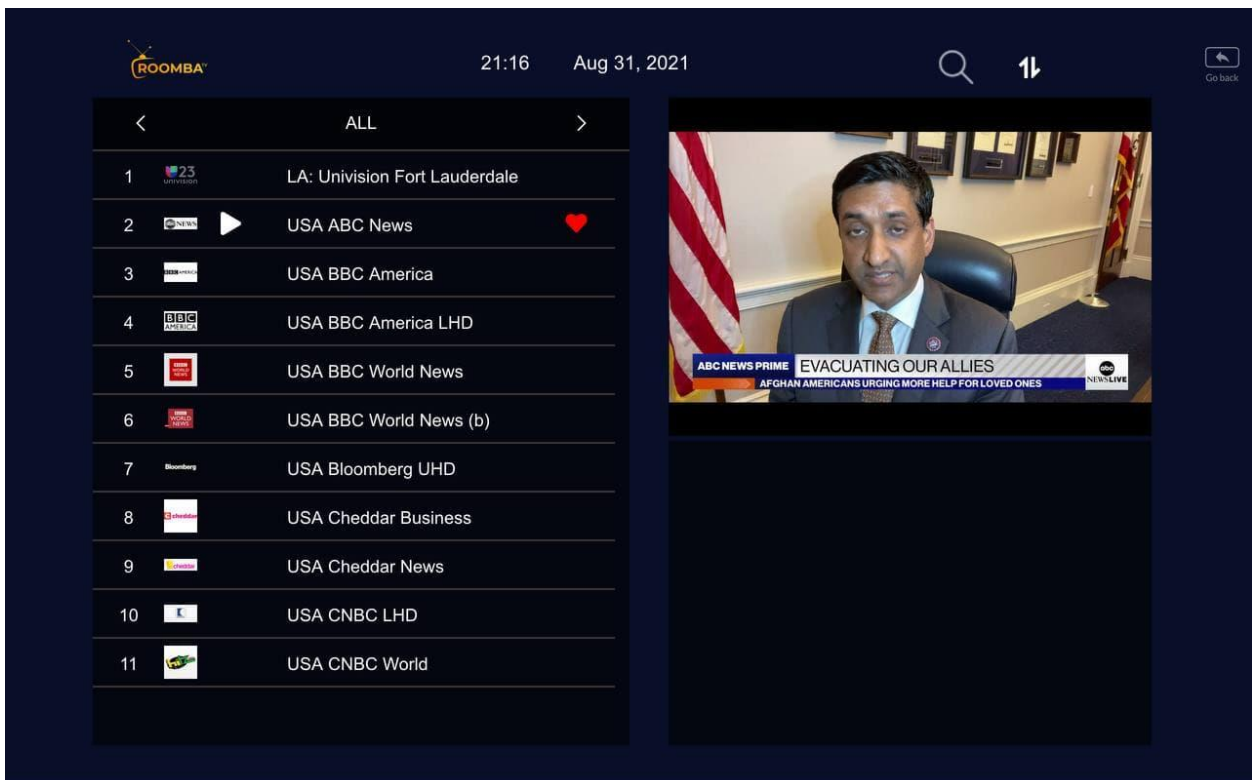

Top Rated View all

Ascending Order (A-Z) View all

Add to Favorite

1. To save a channel and add to the favorites list, select a channel then click Add to Favorite.

2. The added channel(s) will be saved to the FAVORITE list.