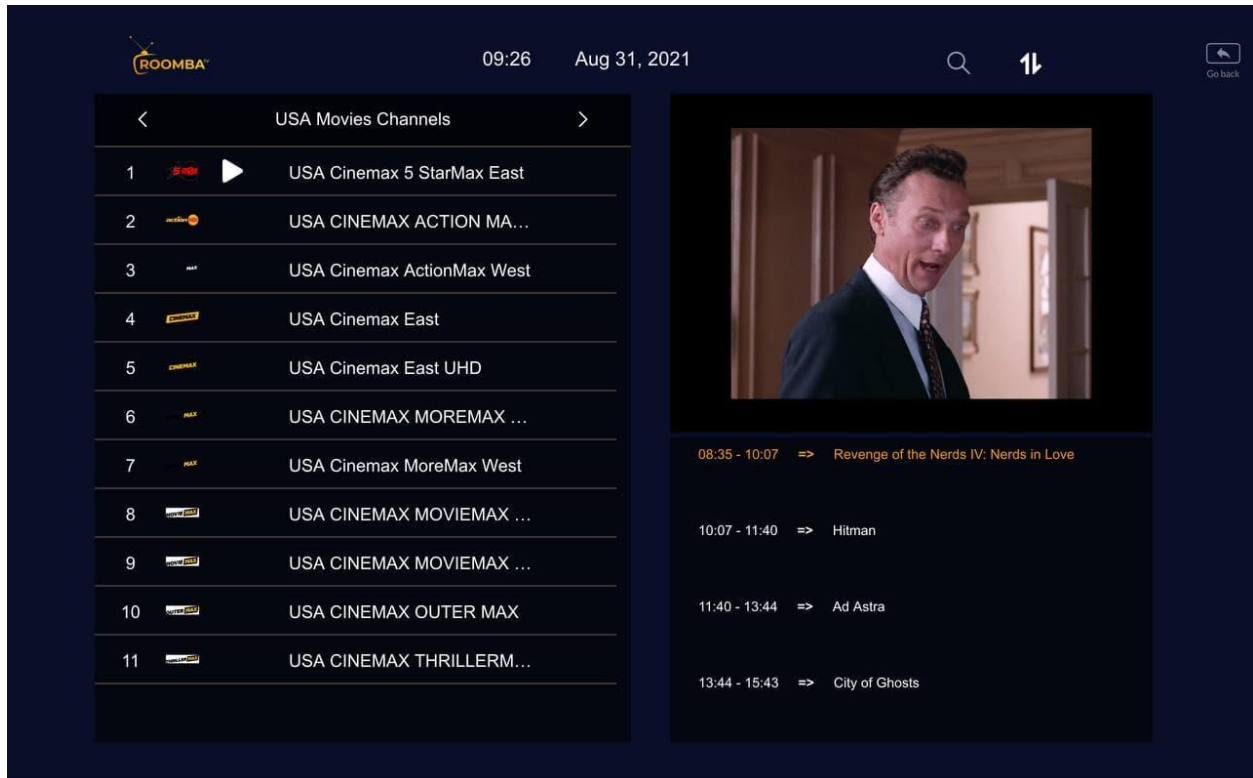

View Full EPG (Electronic Program Guide)

1. If a playing channel has an EPG available, it will be displayed under the video player

2. To view the full EPG of a channel, select a channel then click View Full EPG.

The EPG (Electronic Program Guide) contains the following information:

- ❖ Start Time – the start date and time of a program
- ❖ End Time – the end date and time of a program
- ❖ Title – the title of a program
- ❖ Description – the program summary or what the show is all about