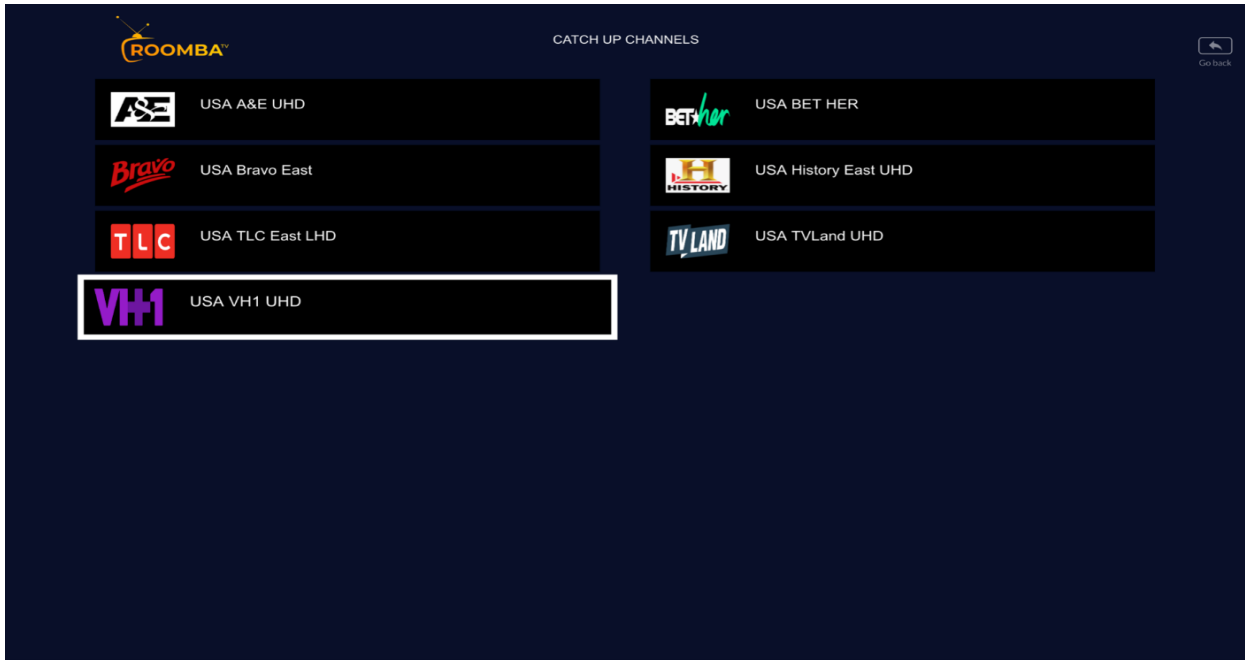

Catch Up

Our **CATCH UP** option will ensure you never miss new episodes, live matches or breaking news again