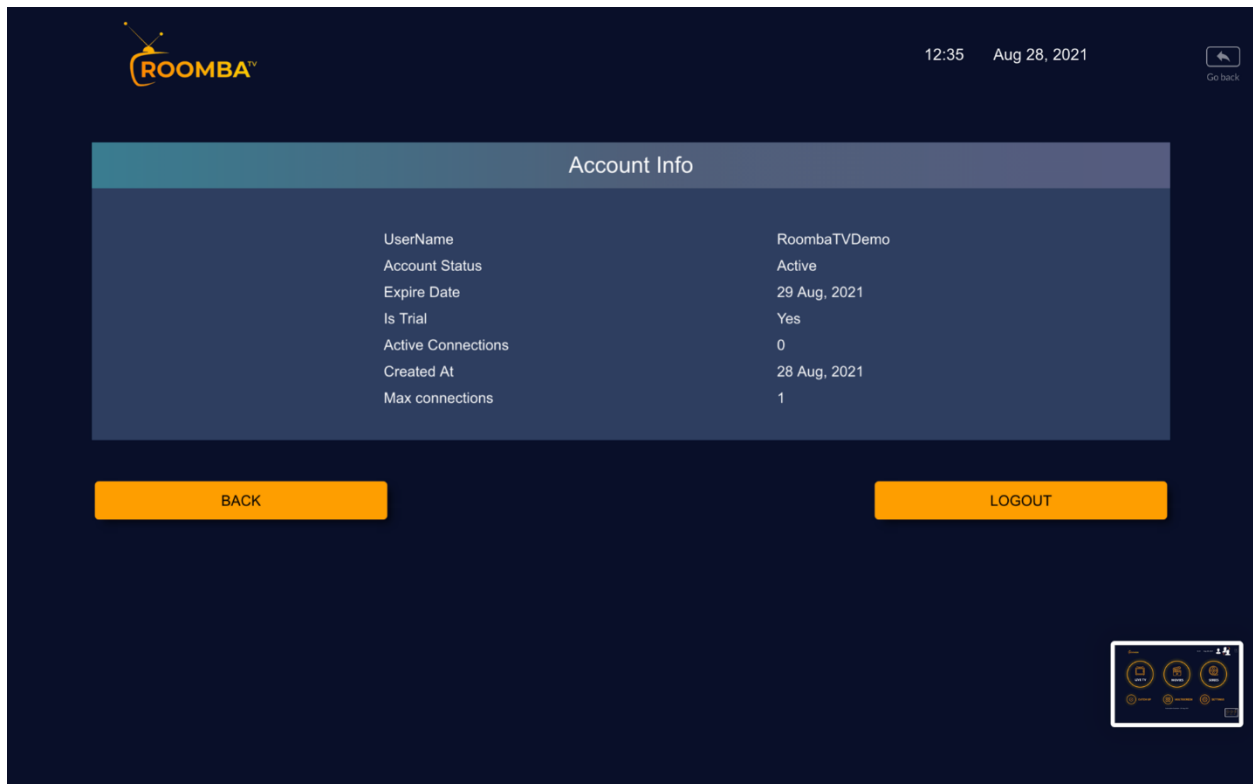

Conclusion

We hope that this guide has helped you install ROOMBA TV and you are already enjoying the best streaming platform in the universe!

Contact Us

For inquiries or concerns about your account, you may submit a support ticket to the link below:

<https://clients.roomba.tv/clientarea.php>