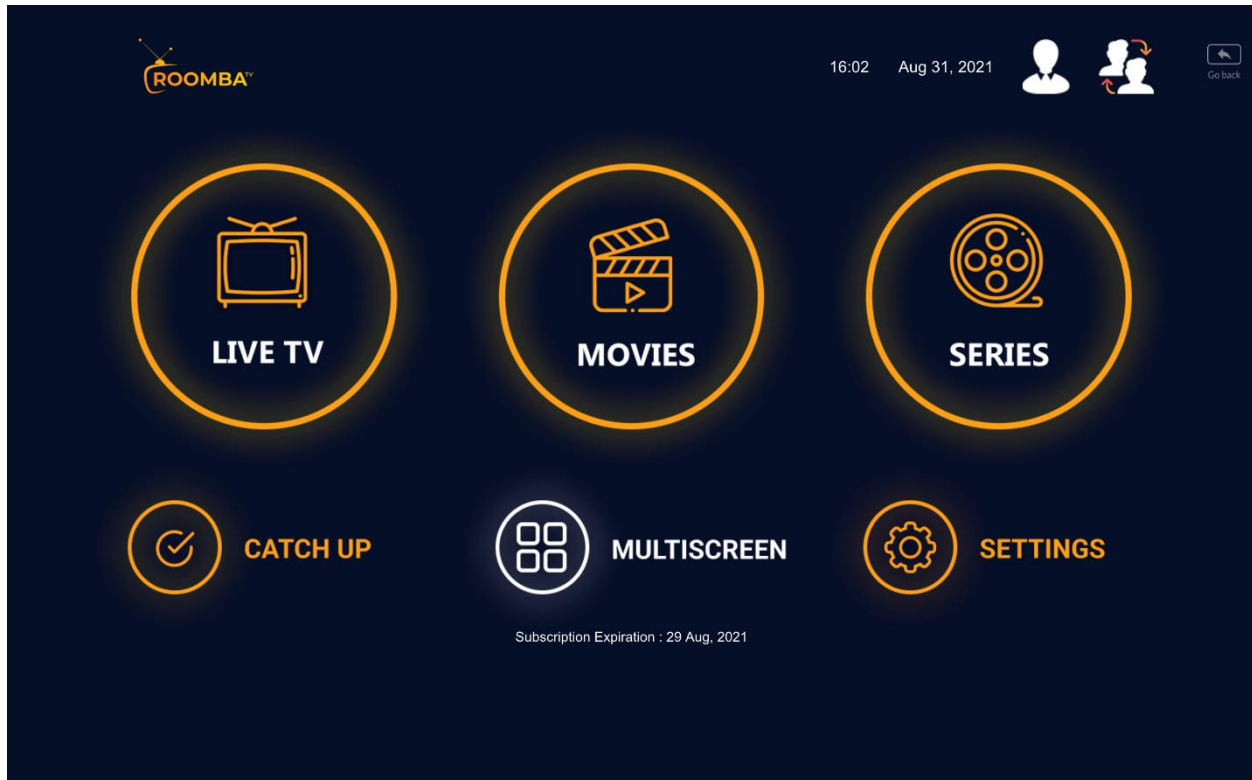

Home Screen

Options available for your perusal and entertainment include Live TV, movies, series, catch-up, multi-screen and settings