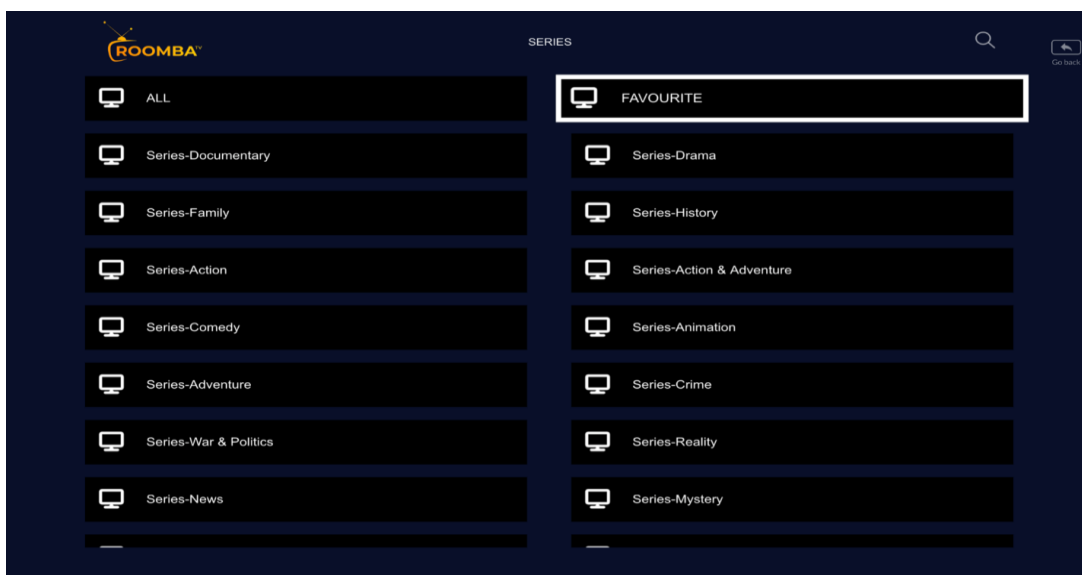

Series

You can also watch your favorite binge worthy and extremely addictive series, and hit comedy specials from across genres such as comedy, drama, action, news, adventure, war and politics, reality shows, crime, animation, and so much more.