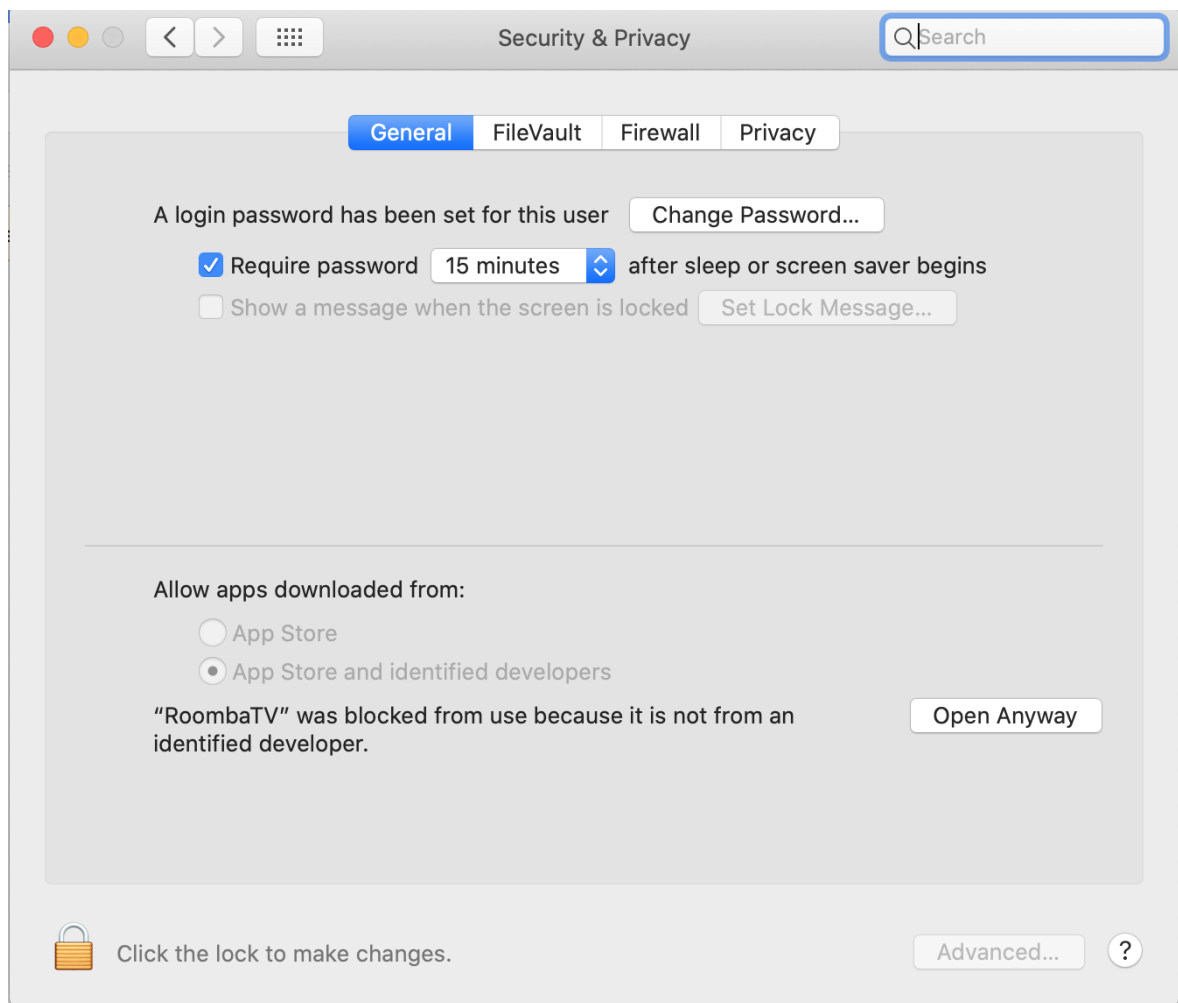

6. Since the Roomba TV app is light and weighs only 76.2 mb, it will take about a minute to download with average speed Wi-Fi.
7. Once download is complete, you will find your dmg file shaped like a disk in the downloads folder. You are now ready for installation.

Installation

1. Click the dmg file with the disk icon titled 'roomba tv' in your downloads.
2. You will be taken through an installation wizard / shortcut, with macOS indicating you should drag the Roomba TV app into the Application folder.
3. Simply drag the app onto the folder icon then let go of the mouse button to complete the process and Roomba TV will start copying to your applications.

4. Now that the program is copied into your application folder, locate The Roomba TV icon in your Applications folder, double click to run.

5. If you see a warning stating that the app is from an 'unidentified developer', no worries you just need to tweak your security settings to be able to install the app.

6. To change your privacy/security settings

- Click the Apple logo on the top left corner of your screen.
- You'll see an option called System preferences, Click on it
- Then go to security & privacy
- You will see that Roomba TV was blocked from use, if you download it directly from our Official Roomba TV website then have no fear.
- Select Open Anyway