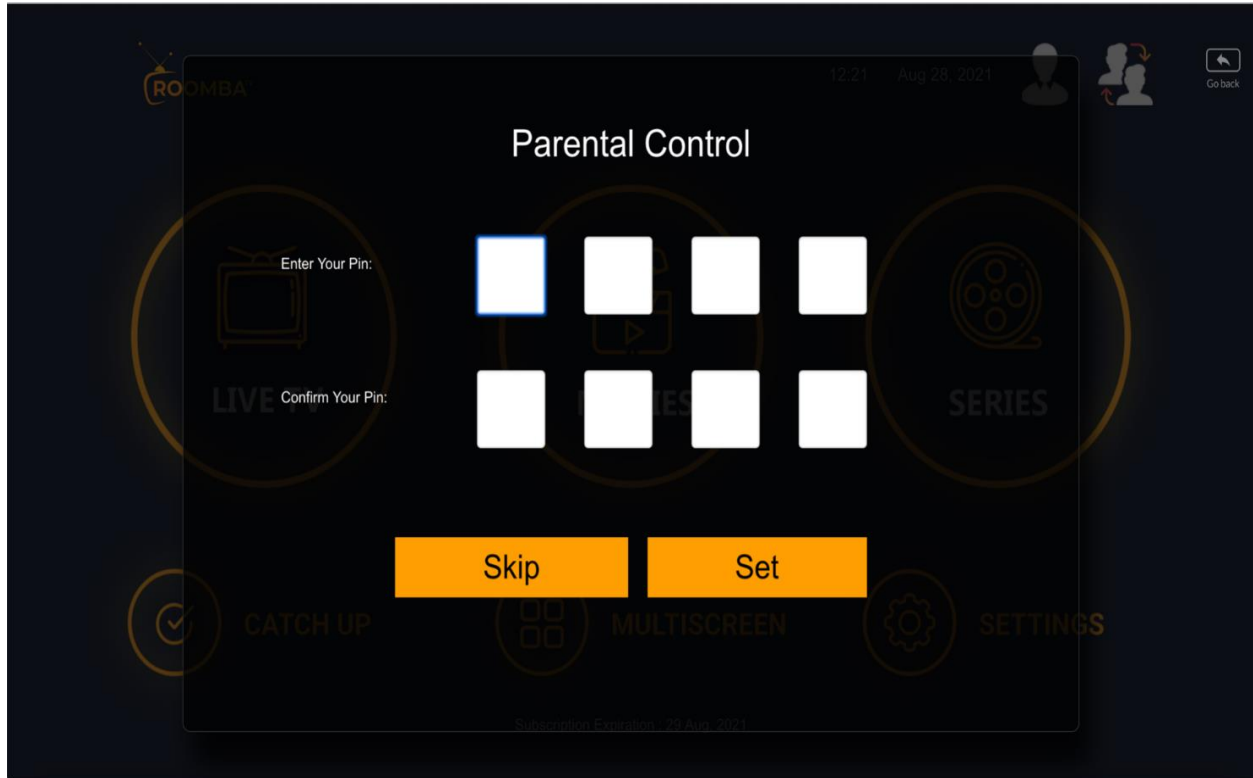

6. To change your privacy/security settings

- Click the Apple logo on the top left corner of your screen.
- You'll see an option called System preferences, Click on it
- Then go to security & privacy
- You will see that Roomba TV was blocked from use, if you download it directly from our Official Roomba TV website then have no fear.
- Select Open Anyway

7. Next, a message may popup saying MacOS cannot verify the developer of "RoombaTV", are you sure you want to open it? Click 'open' to complete the installation process.

Congratulations ROOMBA TV is now installed on your MAC. You can drag it to your dock or to your desktop for easy access.

2. You will be presented with an option for parental control. This feature allows you to set restrictions and control what your kids have access to which could be based either on maturity ratings or age. If you are a parent, go ahead and enjoy this feature by setting a four-digit pin. If not, feel free to skip this option.