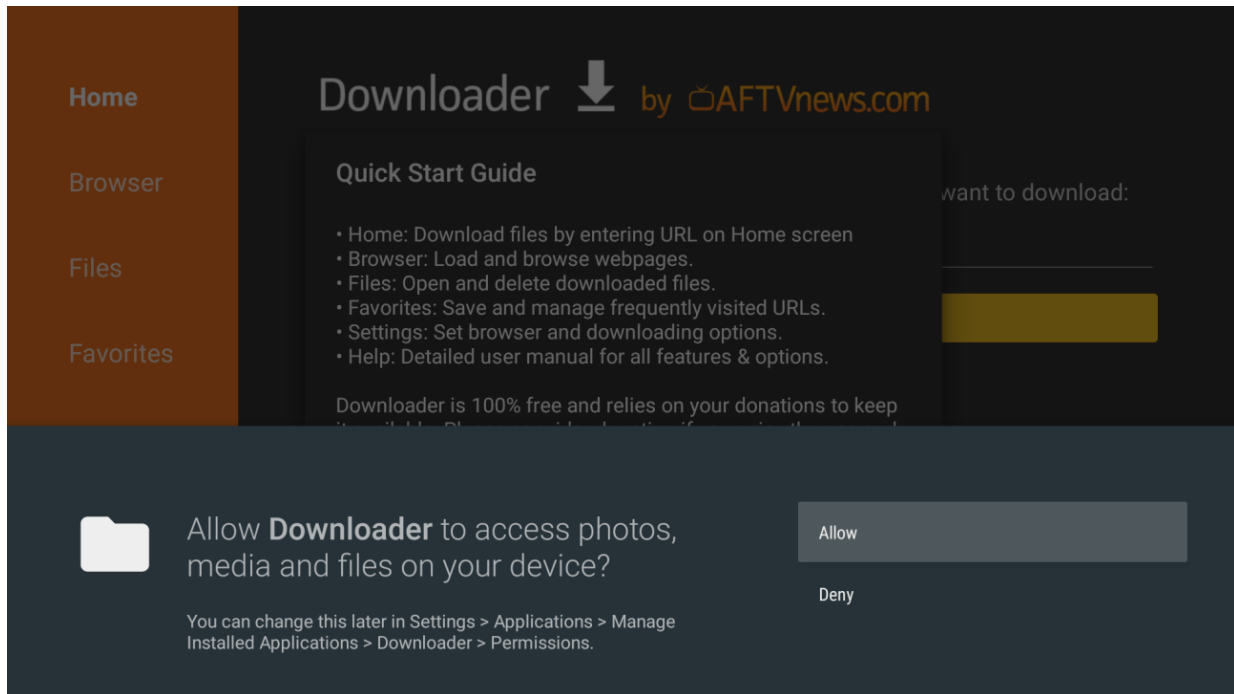

Here are quick and easy steps to Download and Install Roomba TV on your Amazon Fire TV stick.

STEP 1: Install Downloader App

Search for and install the Downloader App from the Amazon Appstore. Once the app is installed, please do **NOT** open it yet.

If you have any Fire TV Edition television, navigate to *Settings > Device & Software > Developer Options*

STEP 3: Enable Apps from Unknown Sources

If you have a Fire TV Cube 2nd Gen, Fire TV Stick 3rd Gen, Fire TV Stick Lite, Fire TV Edition televisions by Grundig & JVC, or 2020 Fire TV Edition televisions by Toshiba & Insignia, select the 'Install unknown apps option,' scroll to *Downloader*, and change its setting to "ON".

If you have a Fire OS 5 or Fire OS 6 device, including all other devices, select *Apps from Unknown Sources* to change the setting to *ON*.

STEP 4: Open Downloader and Grant Storage Permission

Now, go to your list of apps on the Fire TV Home screen and open the Downloader app. If you have a Fire OS 6 or Fire OS 7 device, you will be asked to allow Downloader access to files on your device as soon as you launch the app. Select *Allow*.

STEP 5: Enter URL and Download the Roomba TV APK file

Enter the Roomba TV URL to sideload the Roomba TV APK and select the Go button. <https://roomba.tv/downloads/android/roombatv.apk> Because the URL is direct to the APK file, the file will begin to download. Use the circular UP/DOWN/LEFT/RIGHT buttons to find or enter the download link and click it by using the center select button on your remote.