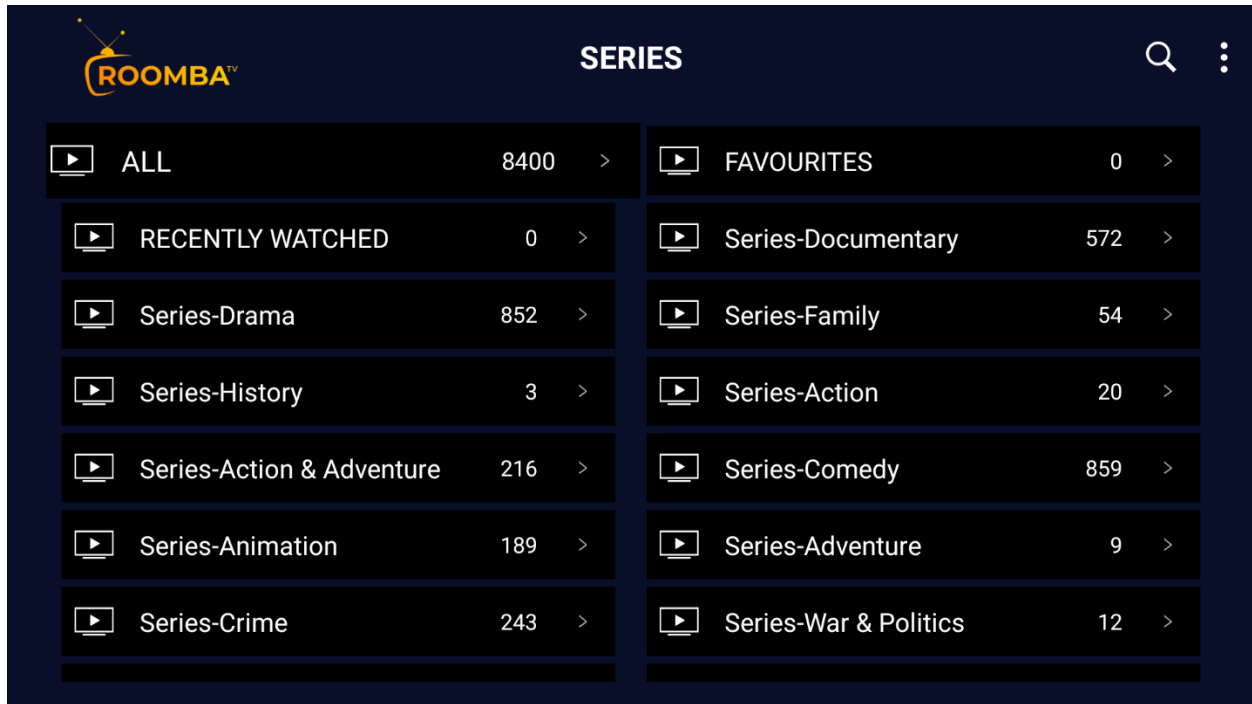

Series

You can also watch your favorite binge-worthy and extremely addictive series and hit comedy specials from across genres such as comedy, drama, action, news, adventure, war and politics, reality shows, crime, animation, and so much more.