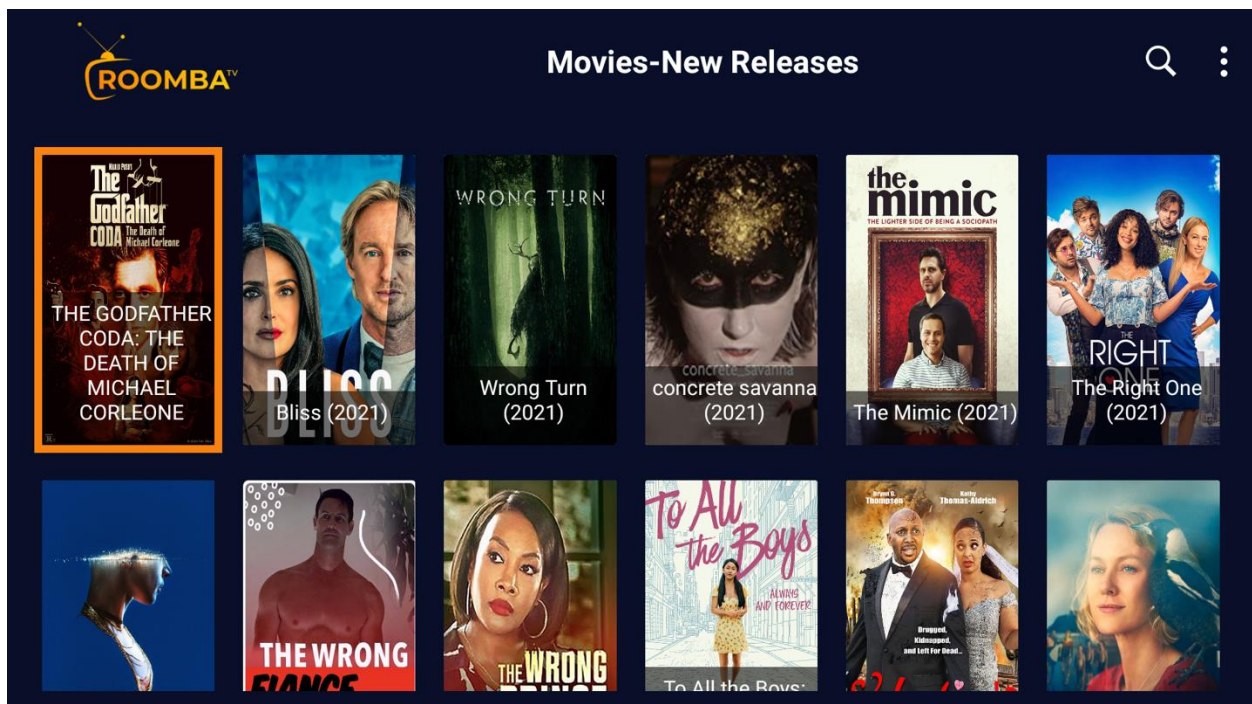

The first channel on the list will automatically play by default.

USA News 12:39 September 22, 2021

No Information

12:37 - 14:37

	12:00	12:30	13:00	13:30	14:00	14:30	15:00	15:30	
USA ABC News		No Information				No Information			
USA BBC World News	Global	Farewell	Global	Focus O	Outside	Outside	Outside	Sport	
USA BBC World News..	Global	Farewell	Global	Focus O	Outside	Outside	Outside	Sport	
USA Bloomberg UHD	Bloomberg	Balanc	Bloomb	The Fed Decides					
USA Cheddar Busines..	Between Bells			Cheddar	Closing Bell				
USA Cheddar News	No Information				No Information				
USA CNBC LHD	Fast Money	Halfiti	The Exchange		Power Lunch		Closing Bell		
USA CNBC World	Billion Dollar	Buyer	Sustain	Trailblaz	The Deed		Billion Dollar Buyer		

To see the other options, tap the three dots button at the top of the video player.

Movies

Roomba TV users can select from and stream more than 60,000 movies at their fingertips. We have movies available for adults, teenagers, and kids of all ages.