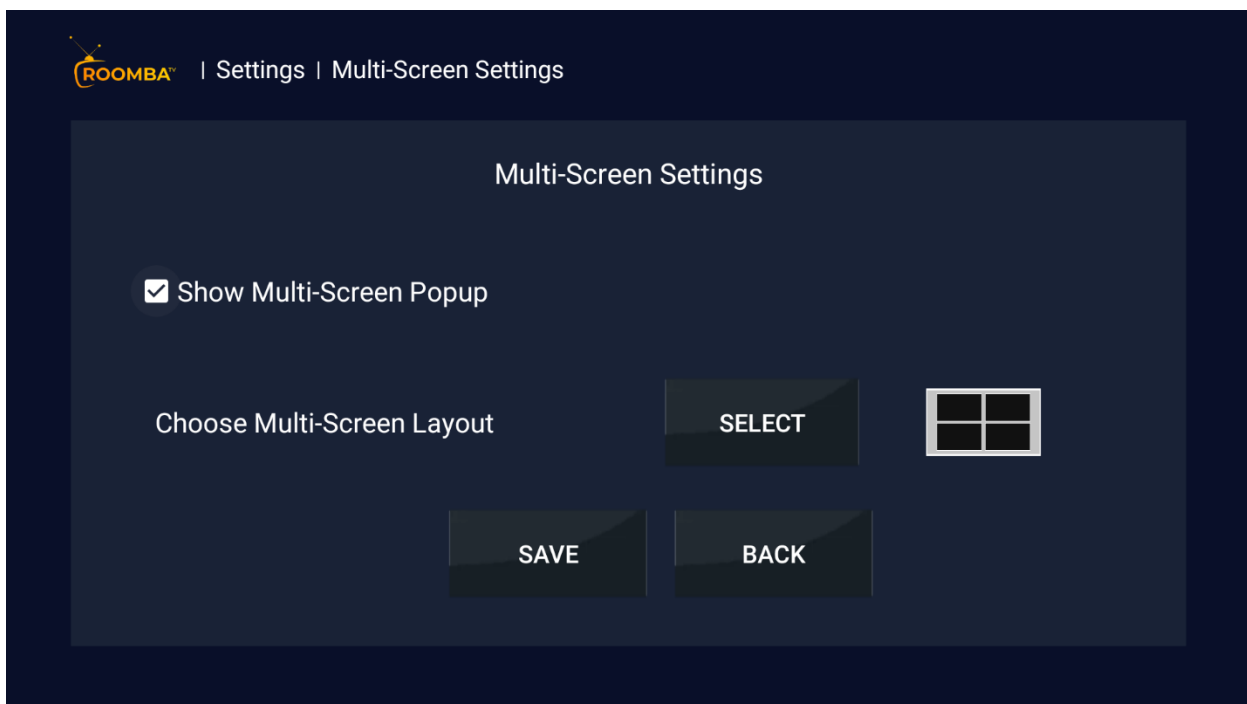

Multi-Screen Settings