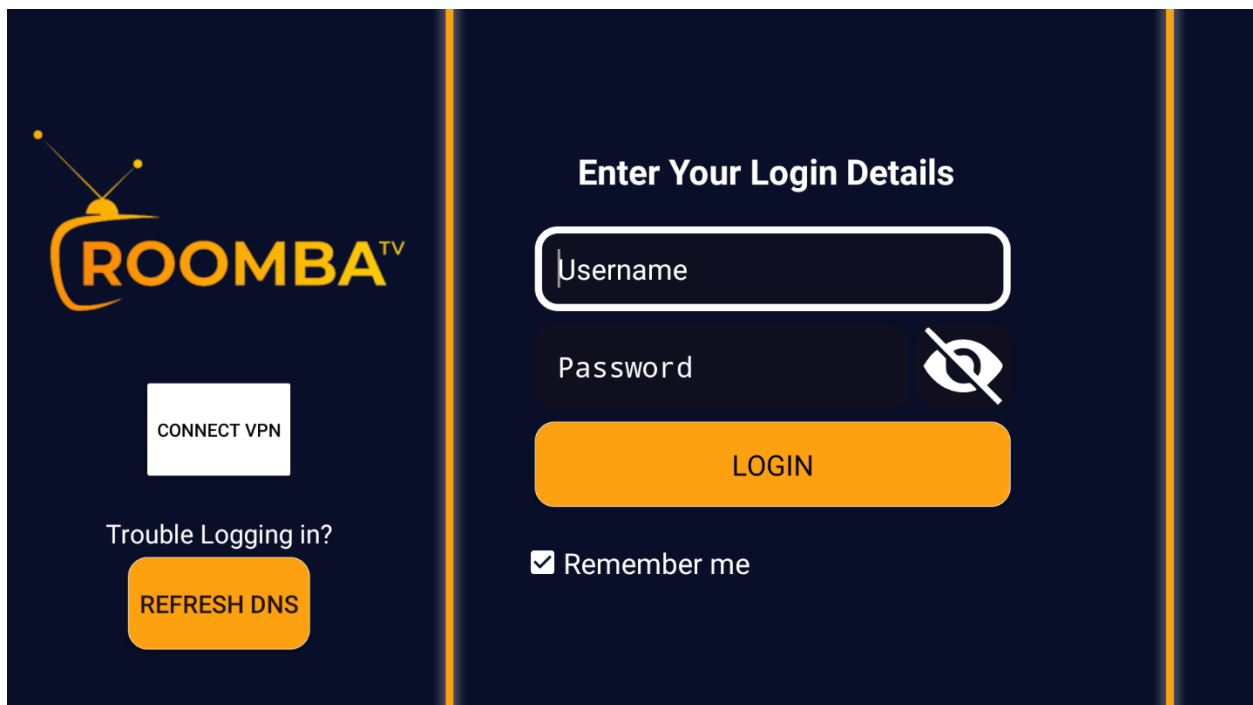

STEP 6: Install Roomba TV APK

After the APK file downloads, you will be asked to install the app. Press Down and Right on the remote a few times until the *Install* button is highlighted. Press the center Select button on the remote to begin installing the app and select *Done* when it's finished installing.

STEP 7: Open the Sideloaded Roomba TV App

You're done and you can now launch the RoombaTV app. To do so, go to your list of apps by pressing the home button on your remote control and selecting the *Apps* option. You will see the Roomba app, go ahead and select it.

The two options that you can set before logging in to the platform are as follows:

- Connect VPN
- Refresh DNS

OPTIONAL - Connect VPN (Virtual Private Network)

Our VPN option is a great choice when for example your ISP is preventing you to watch IPTV. Using this option will allow you establish an encrypted connection from your internet to our Platform bypassing ISP restrictions. We don't recommend using a VPN connection if you don't face connectivity issues to our platform. **If you don't face any connectivity issues, please go to Page 16.**

1. Tap the following button to connect to a VPN.

2. Tap the (+) button to add a new profile.

3. There are two 2 ways to add your VPN certificate file:

- **URL**

Use this option if you would like to add the certificate file via inserting your certificate URL. Tap the **IMPORT** button once done.