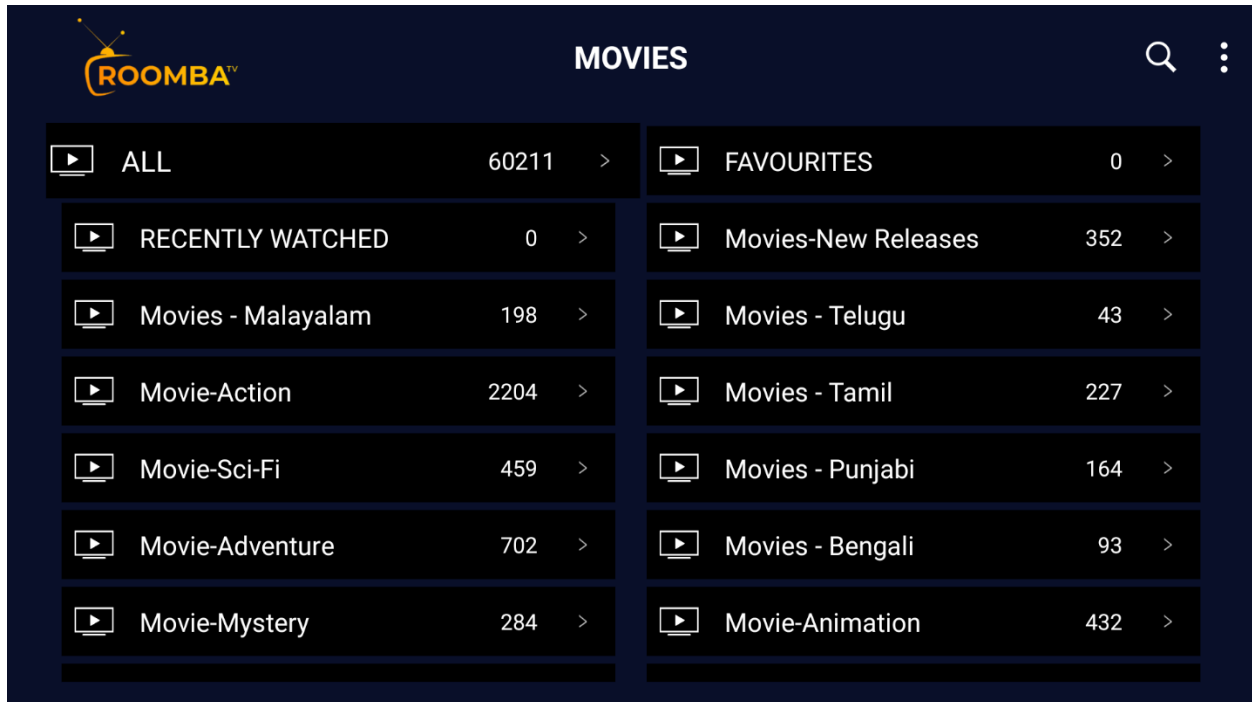

To see the other options, tap the three dots button at the top of the video player.

Movies

Roomba TV users can select from and stream more than 60,000 movies at their fingertips. We have movies available for adults, teenagers, and kids of all ages.