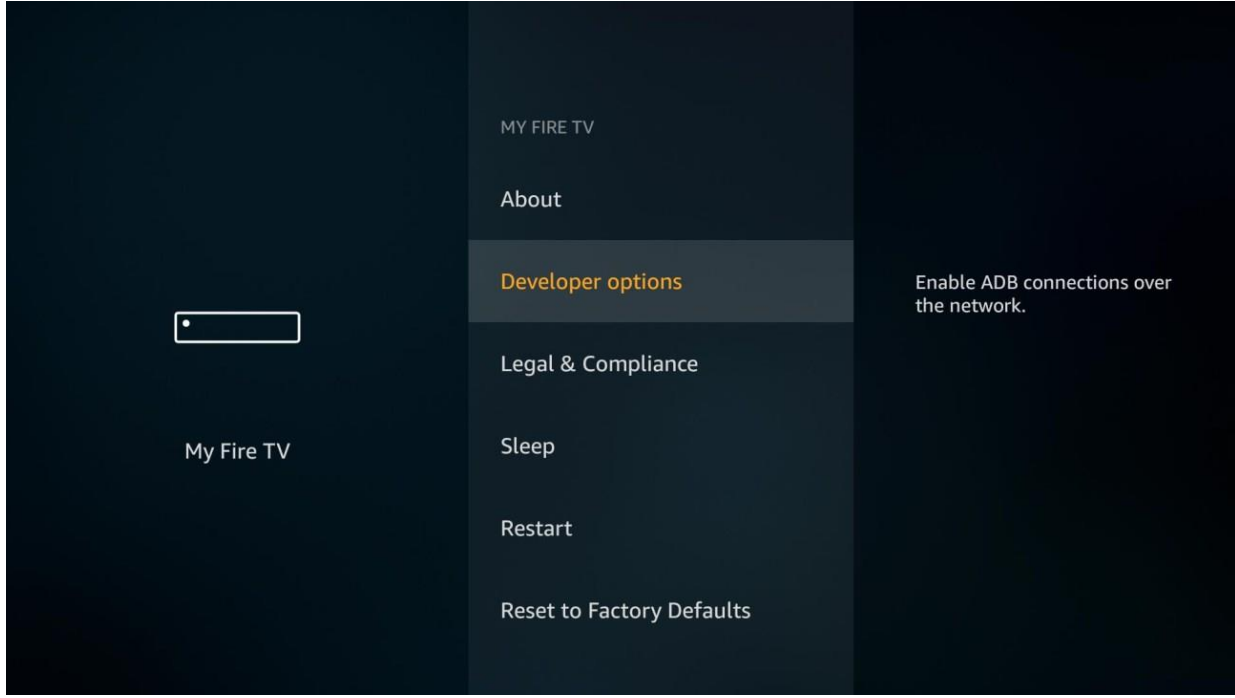

If you have any Fire TV Edition television, navigate to *Settings > Device & Software > Developer Options*