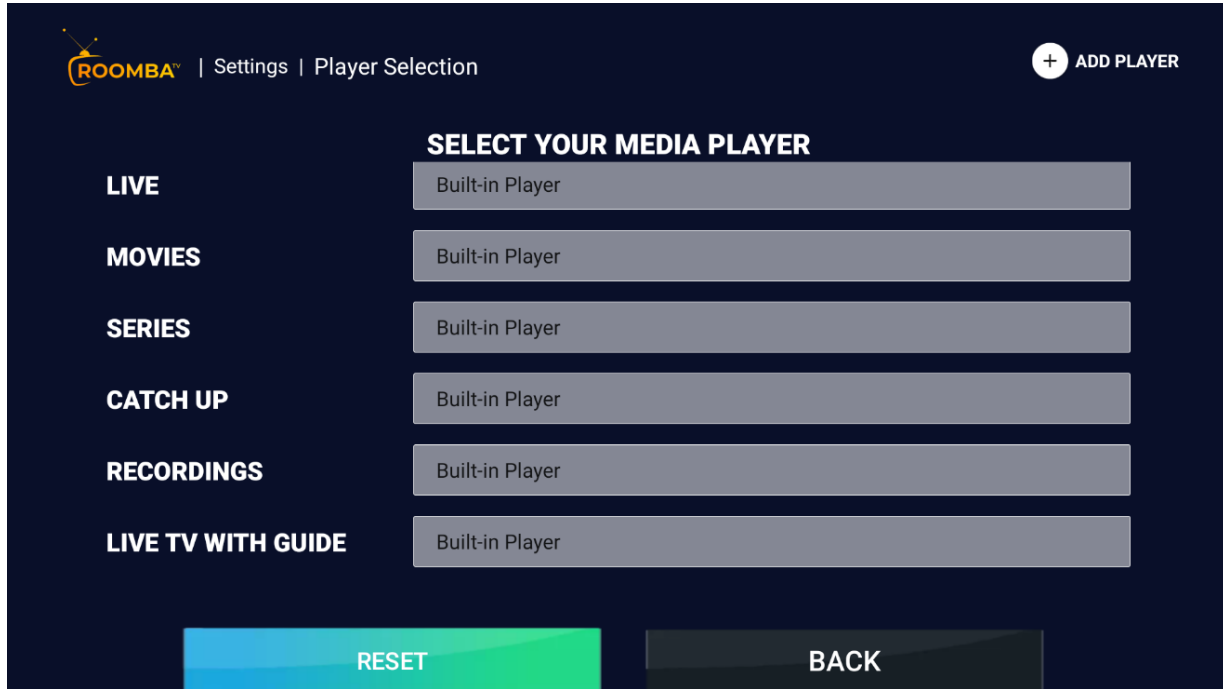

EPG Time Shift

Automation

Allows for daily auto update of channels, movies and EPG.

Player Selection: This allows the user to select their own media player of choice.

Built-in Player Settings

Add Player

This feature allows you add external media players.