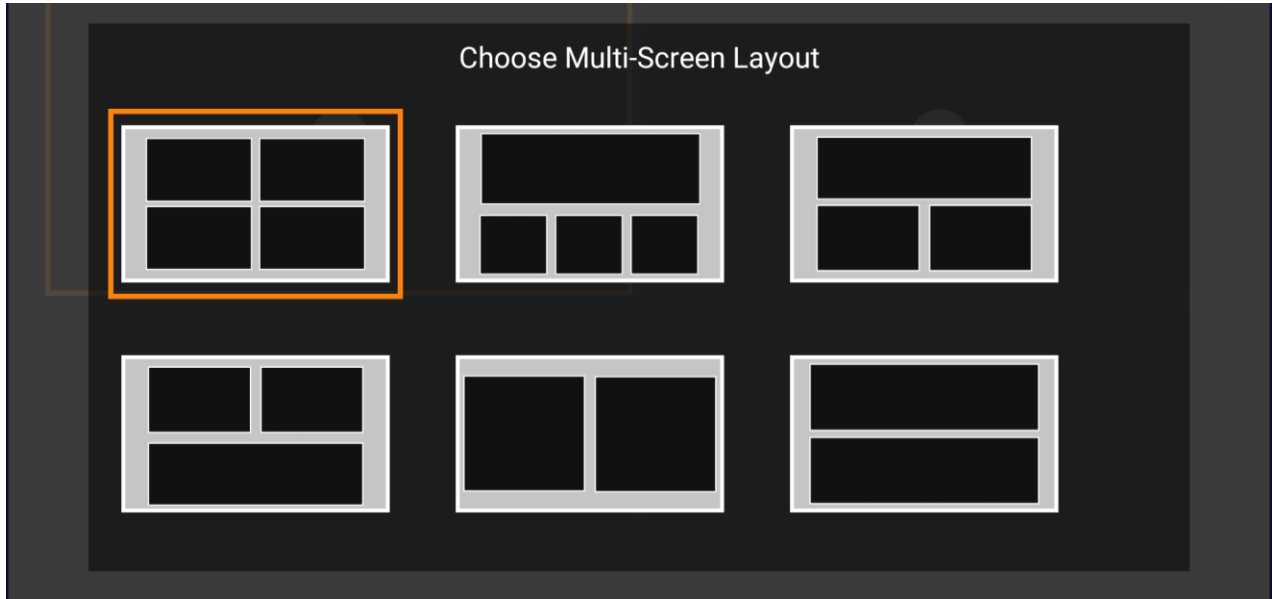

News of the World

🕒 00:45 - 02:45

Serenade

🕒 02:45 - 03:00

Real Sports With Bryant Gumbel

🕒 03:00 - 04:00

Level Playing Field

Multiscreen

This feature allows you to watch multiple screens on your device AT THE SAME TIME. This means – You can watch up to four channels simultaneously on your TV using this feature

Settings

Here you will be presented with the following settings options: General settings, EPG Time Shift, parental control, stream format, time format, Automation, EPG Timeline, Player Selection, Player Settings, External Players, Multi Screen, Speed Test and VPN.