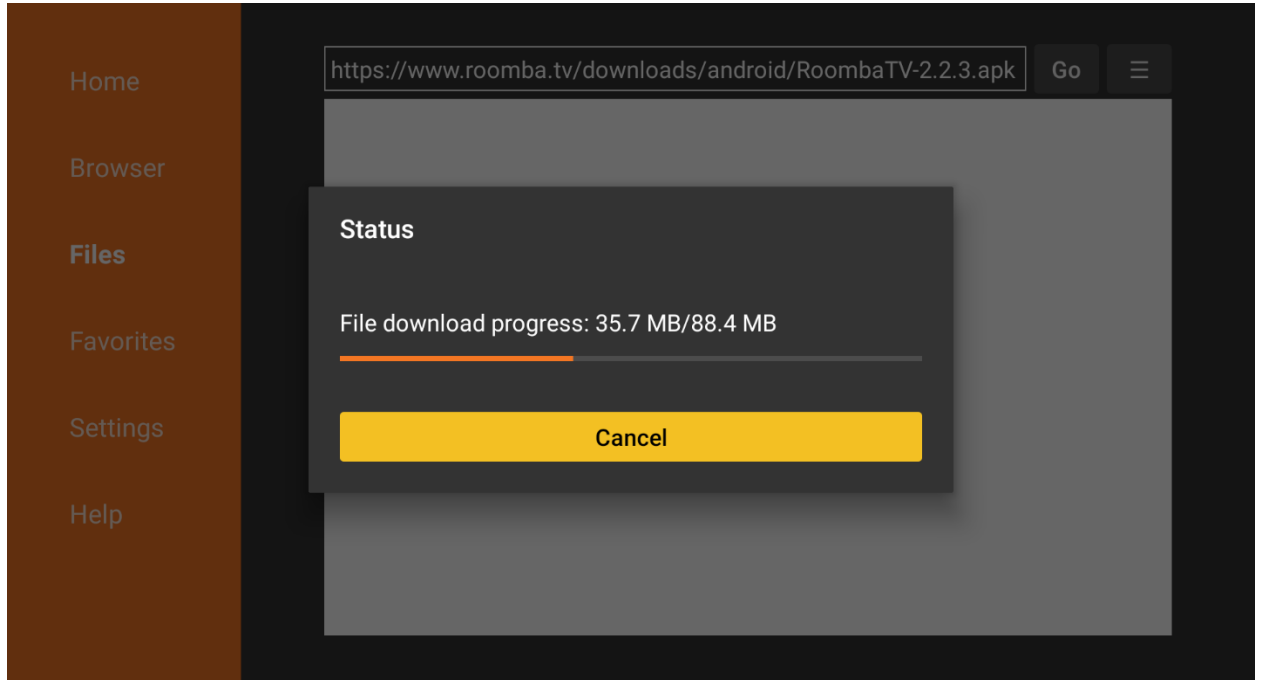

If you have a Fire OS 5 or Fire OS 6 device, including all other devices, select *Apps from Unknown Sources* to change the setting to *ON*.

STEP 4: Open Downloader and Grant Storage Permission

Now, go to your list of apps on the Fire TV Home screen and open the Downloader app. If you have a Fire OS 6 or Fire OS 7 device, you will be asked to allow Downloader access to files on your device as soon as you launch the app. Select *Allow*.

STEP 5: Enter URL and Download the Roomba TV APK file

Enter the Roomba TV URL to sideload the Roomba TV APK and select the Go button. <https://roomba.tv/downloads/android/roombatv.apk> Because the URL is direct to the APK file, the file will begin to download. Use the circular UP/DOWN/LEFT/RIGHT buttons to find or enter the download link and click it by using the center select button on your remote.