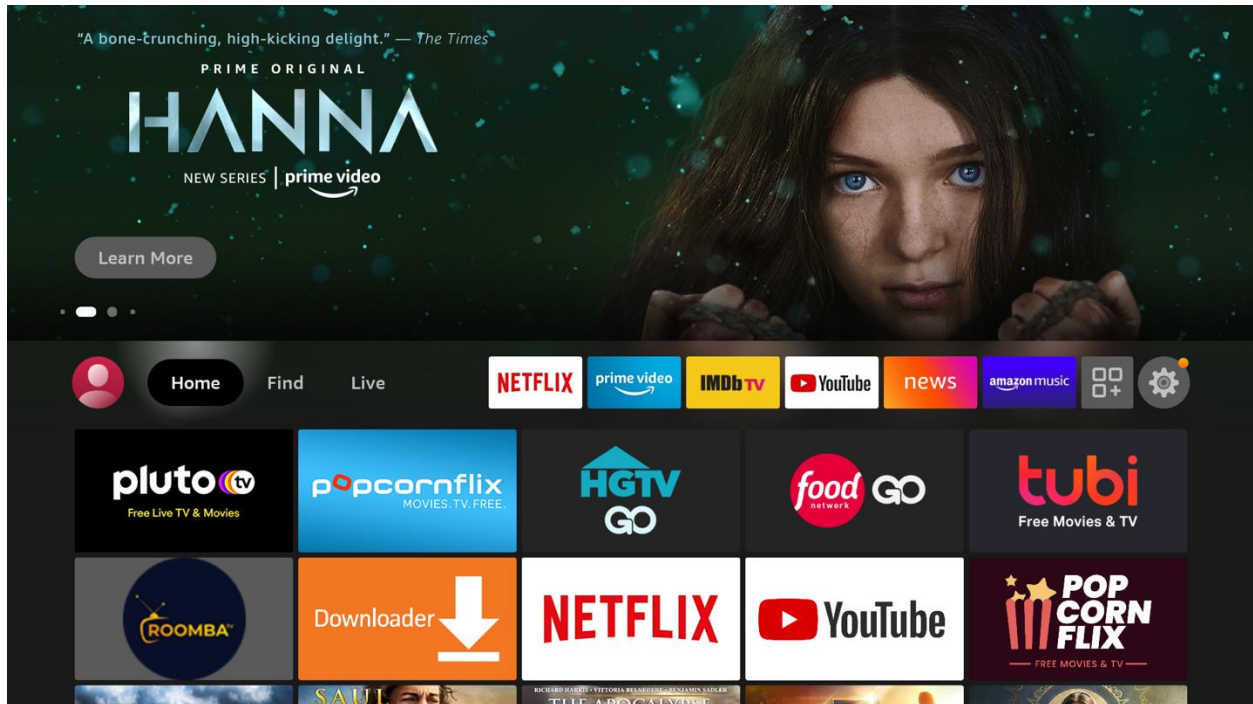

Introduction

Roomba TV is the world's largest and most reliable IPTV/OTT streaming platform, delivering nearly 3000 TB in streaming content per month to thousands of customers around the globe.

A simple user interface and an extensive collection of HD channels offer us the most satisfactory IPTV service in the USA, Canada, Latin America, and the UK. We broadcast thousands of live channels to stream premium HD content. Our existing customers praise the quality of the content we deliver through our IPTV service.

STEP 5: Enter URL and Download the Roomba TV APK file

Enter the Roomba TV URL to sideload the Roomba TV APK and select the Go button. <https://roomba.tv/downloads/android/roombatv.apk> Because the URL is direct to the APK file, the file will begin to download. Use the circular UP/DOWN/LEFT/RIGHT buttons to find or enter the download link and click it by using the center select button on your remote.

STEP 6: Install Roomba TV APK

After the APK file downloads, you will be asked to install the app. Press Down and Right on the remote a few times until the *Install* button is highlighted. Press the center Select button on the remote to begin installing the app and select *Done* when it's finished installing.

STEP 7: Open the Sideloaded Roomba TV App

You're done and you can now launch the RoombaTV app. To do so, go to your list of apps by pressing the home button on your remote control and selecting the *Apps* option. You will see the Roomba app, go ahead and select it.