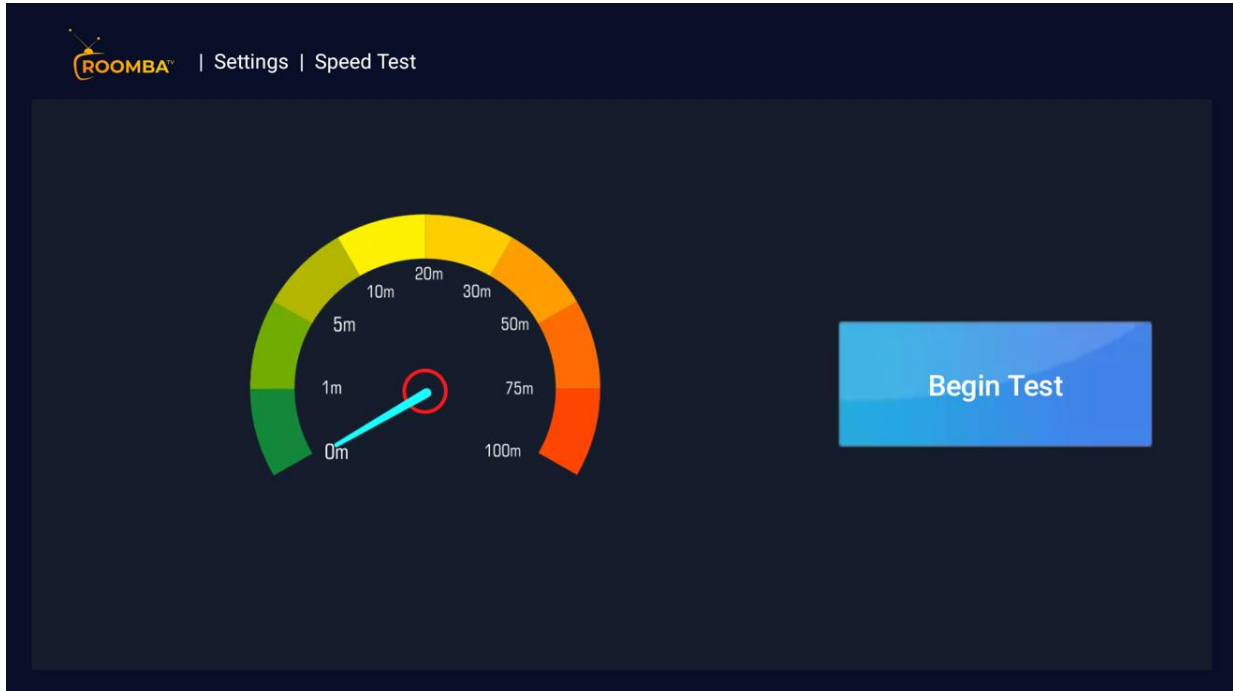

This feature allows you to watch multiple screens on your device AT THE SAME TIME. This means – You can watch up to four channels simultaneously on your TV using this feature

Settings

Here you will be presented with the following settings options: General settings, EPG Time Shift, parental control, stream format, time format, Automation, EPG Timeline, Player Selection, Player Settings, External Players, Multi Screen, Speed Test and VPN.

EPG Time Shift

Automation

Allows for daily auto update of channels, movies and EPG.

Player Selection: This allows the user to select their own media player of choice.

Built-in Player Settings

Add Player

This feature allows you add external media players.

Multi-Screen Settings

Speed Test: This feature allows you test your download speed.

Notifications

ROOMBA TV | Notifications 13:01 September 22, 2021

Roomba TV - Service status! 92 days ago

All services have been reported to be functioning correctly.