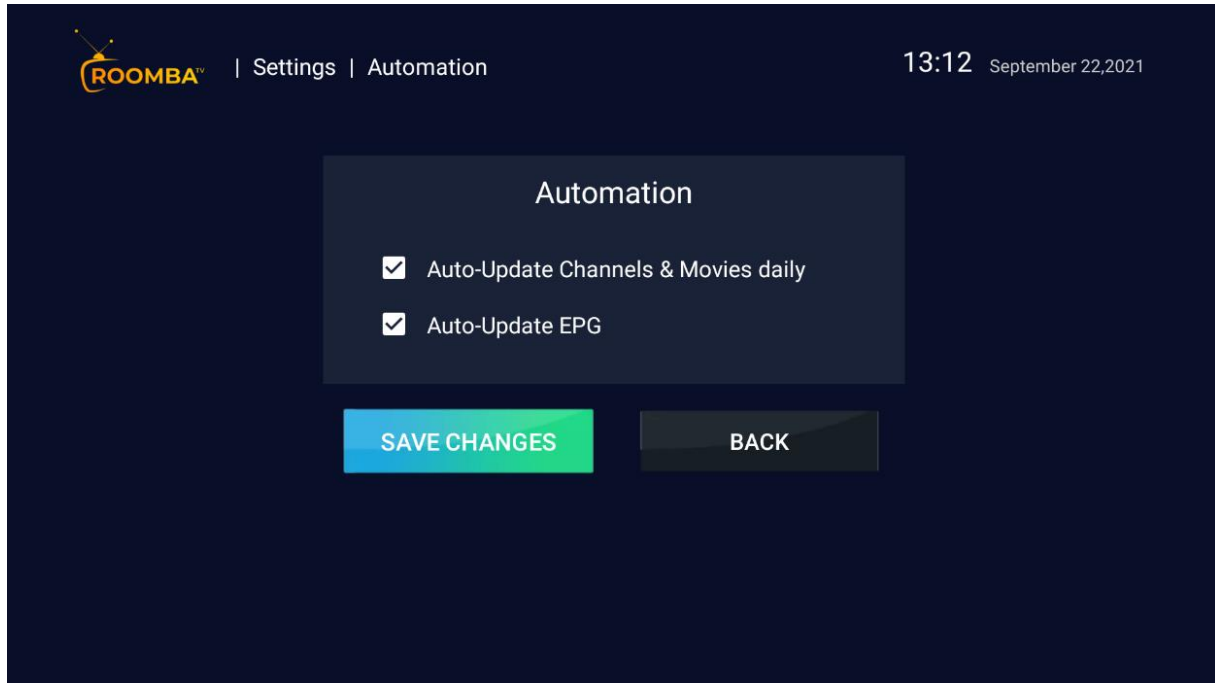

Automation

Allows for daily auto update of channels, movies and EPG.

Player Selection: This allows the user to select their own media player of choice.