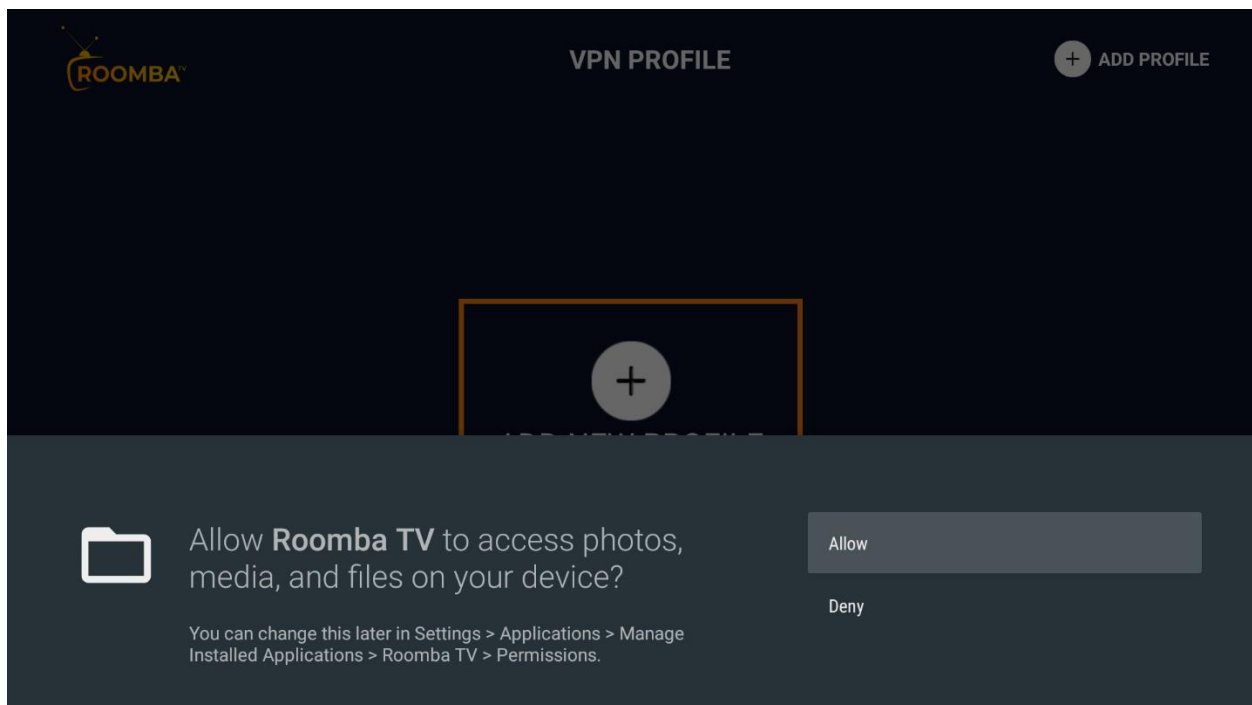

1. Tap the following button to connect to a VPN.

2. Tap the (+) button to add a new profile.

3. There are two 2 ways to add your VPN certificate file:

- **URL**

Use this option if you would like to add the certificate file via inserting your certificate URL. Tap the **IMPORT** button once done.

- **FILE**

Use this option if you would like to locate your certificate file from the internal storage of your mobile device. Tap the **BROWSE** button to locate the file.

OPTIONAL - Refresh DNS (Domain Name System)