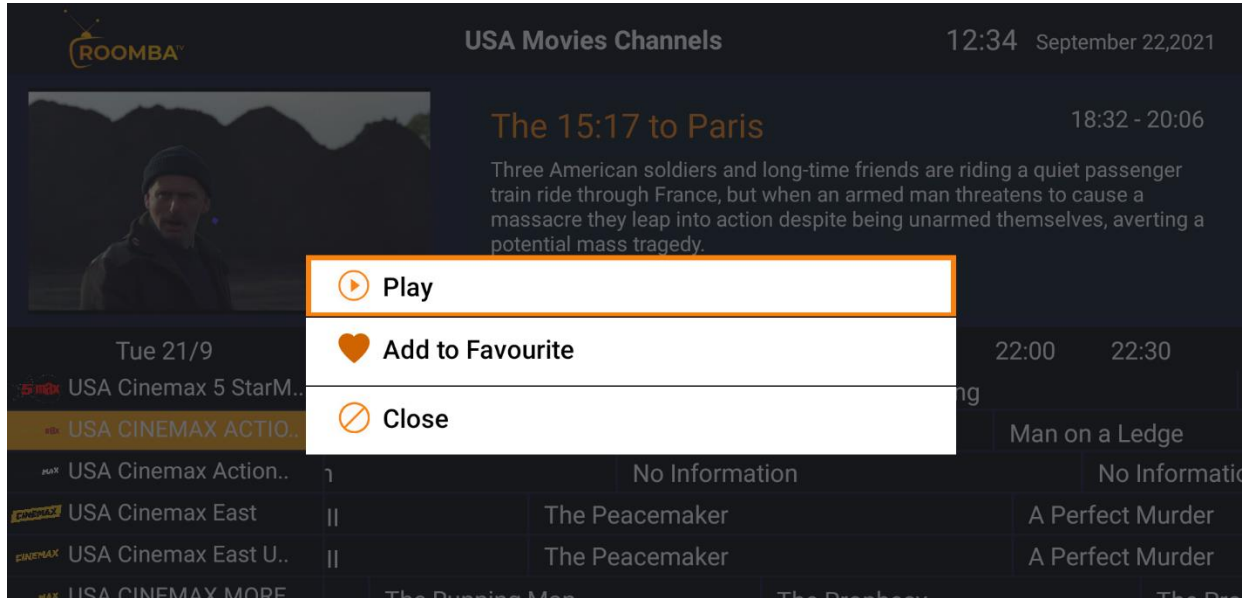

Add to Favorite

1. To save a channel and add to the favorites list, select a channel then click Add to Favorite.