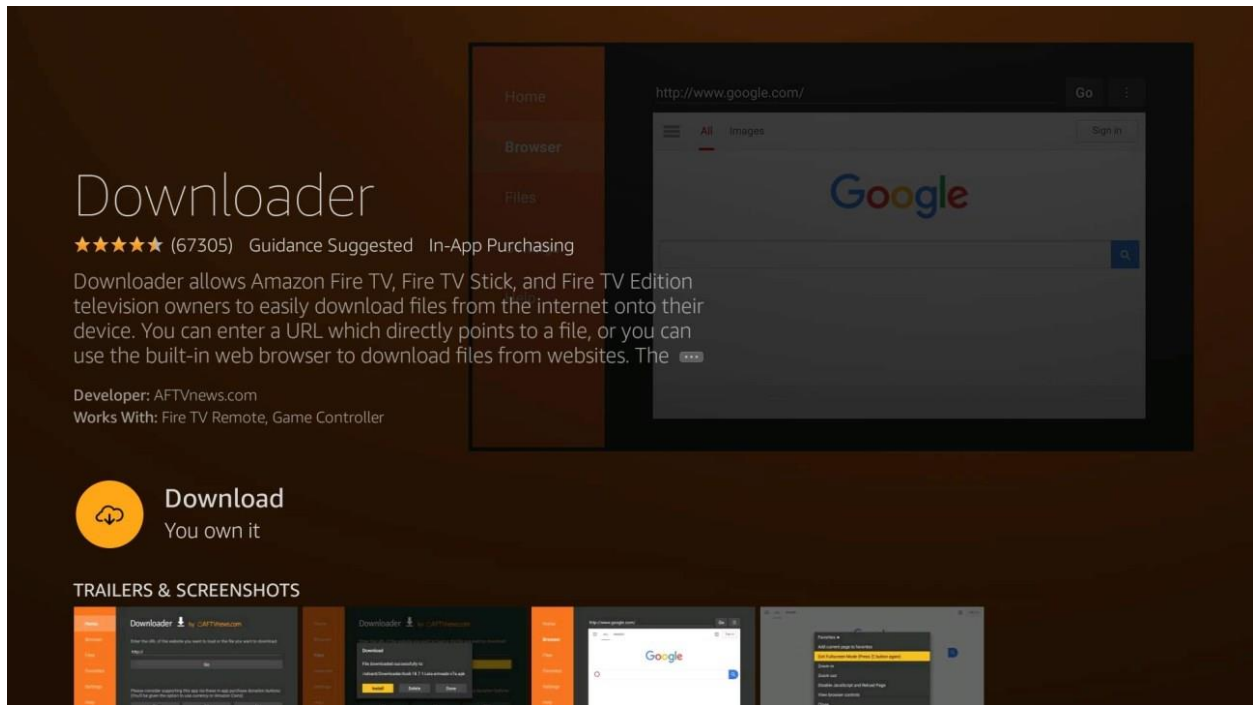

Introduction

Roomba TV is the world's largest and most reliable IPTV/OTT streaming platform, delivering nearly 3000 TB in streaming content per month to thousands of customers around the globe.

A simple user interface and an extensive collection of HD channels offer us the most satisfactory IPTV service in the USA, Canada, Latin America, and the UK. We broadcast thousands of live channels to stream premium HD content. Our existing customers praise the quality of the content we deliver through our IPTV service.

Roomba TV lets you watch TV anywhere. We all know how annoying it could be when you want to download an app, software, or program and you can't seem to find it on your Amazon firestick options. Hence, we made this guide to assist you in downloading and navigating through Roomba TV for Amazon Fire TV Stick with ease.

Downloading

Installing apps that are not available in the Amazon Appstore, also known as sideloading apps, on Amazon Fire TV devices varies slightly depending on the model you are using. This guide covers how to sideload the Roomba TV APK on all models, including Fire TV boxes, Firestick, Fire TV Cubes, Fire TV Edition televisions, the new 2020 Fire TV Stick 3, and Fire TV Stick Lite.

Here are quick and easy steps to Download and Install Roomba TV on your Amazon Fire TV stick.

STEP 1: Install Downloader App

Search for and install the Downloader App from the Amazon Appstore. Once the app is installed, please do **NOT** open it yet.