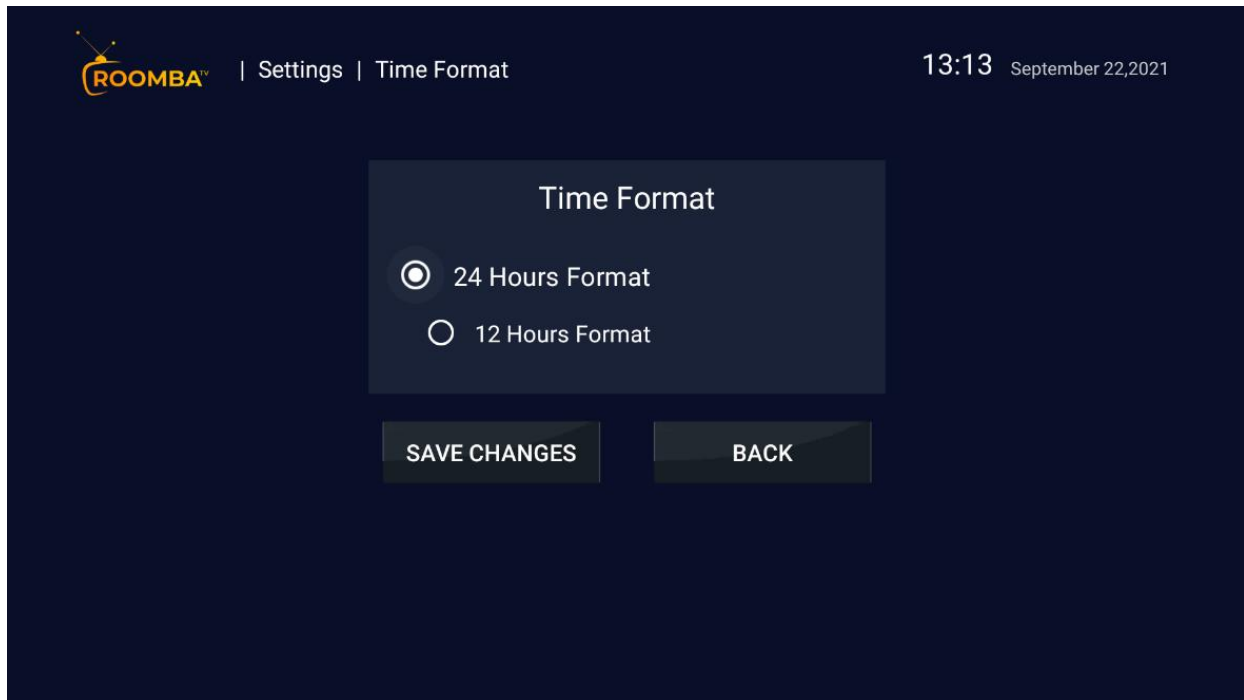

Parental Control: Allows you to set parental password to restrict access.

Stream Format

Provides the Option to choose either Default, MPEGTS(.ts) or HLS(.m3u8)

Time Format

Allows you select either the 24 Hour or 12 Hour clock Format