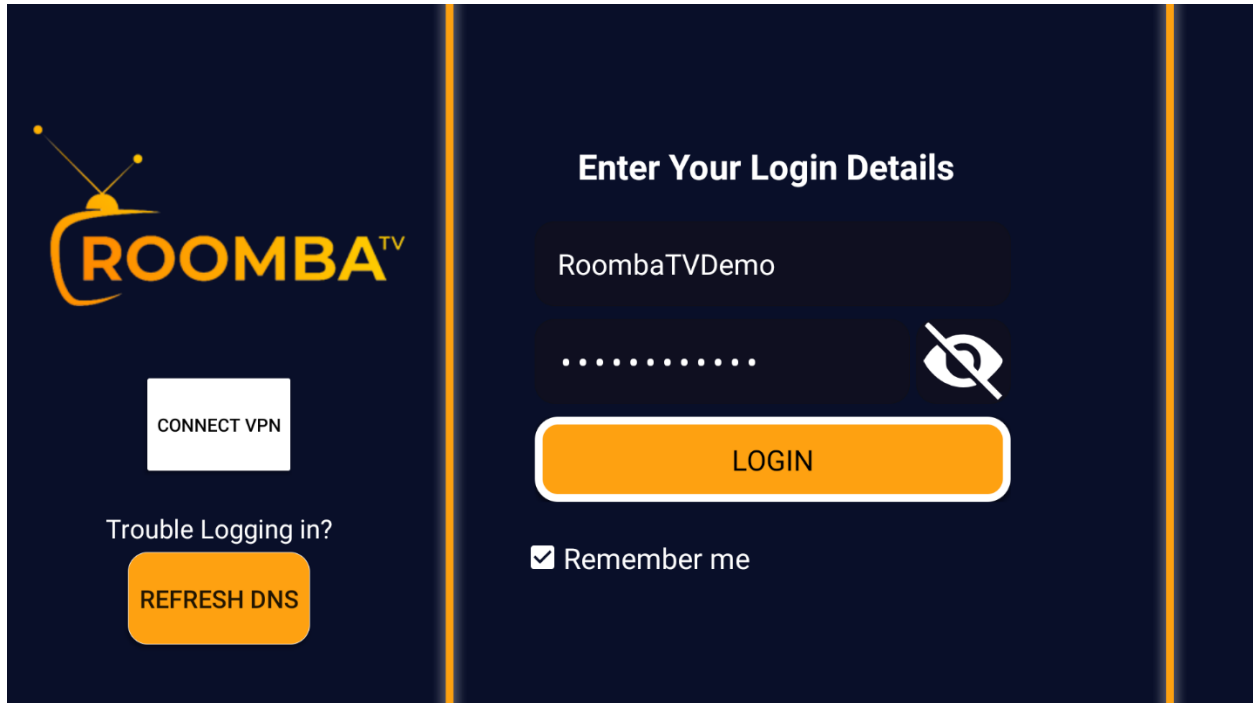

3. Login

4. After you have registered and created an account on our website, you are now ready to use it for the first time.

Immediately after login, a white screen appears saying 'Please wait, while we are getting things ready for the first time' and 'Downloading Channels, Movies and Series'.

Please wait, while we are getting things ready for the first time

Downloading Channels, Movies and Series