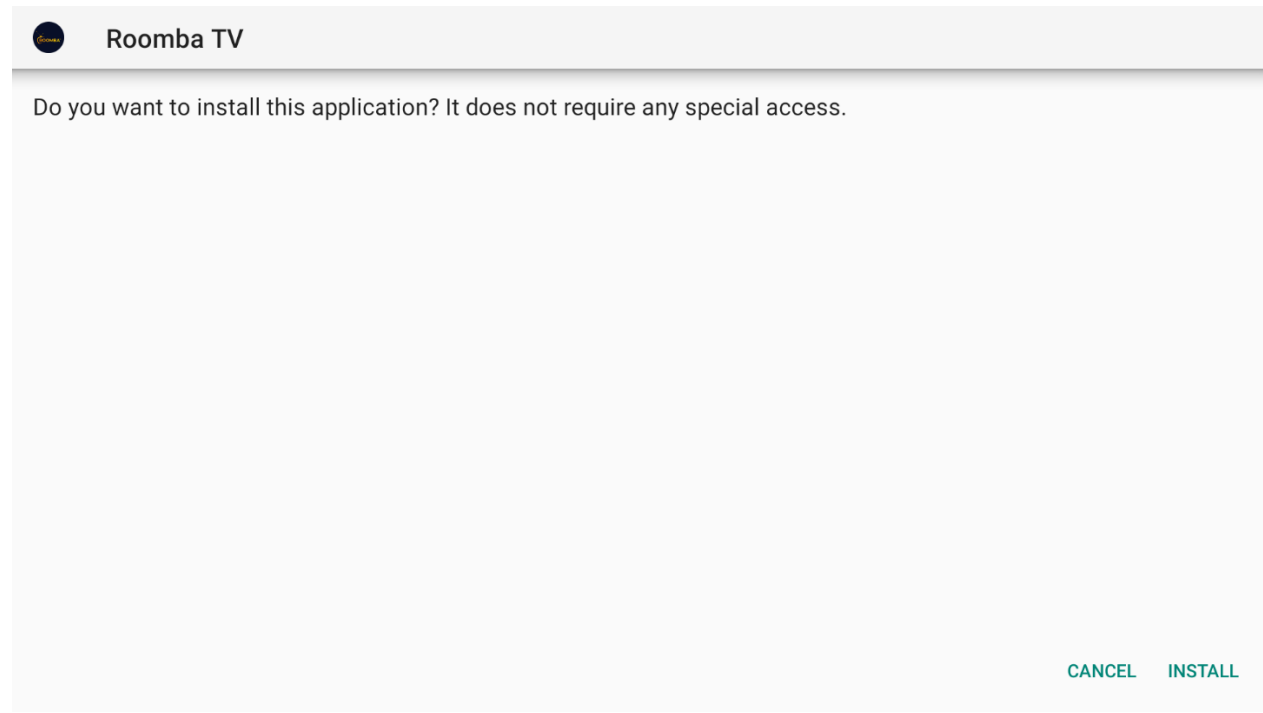

STEP 5: Enter URL and Download the Roomba TV APK file

Enter the Roomba TV URL to sideload the Roomba TV APK and select the Go button. <https://roomba.tv/downloads/android/roombatv.apk> Because the URL is direct to the APK file, the file will begin to download. Use the circular UP/DOWN/LEFT/RIGHT buttons to find or enter the download link and click it by using the center select button on your remote.

STEP 6: Install Roomba TV APK

After the APK file downloads, you will be asked to install the app. Press Down and Right on the remote a few times until the *Install* button is highlighted. Press the center Select button on the remote to begin installing the app and select *Done* when it's finished installing.