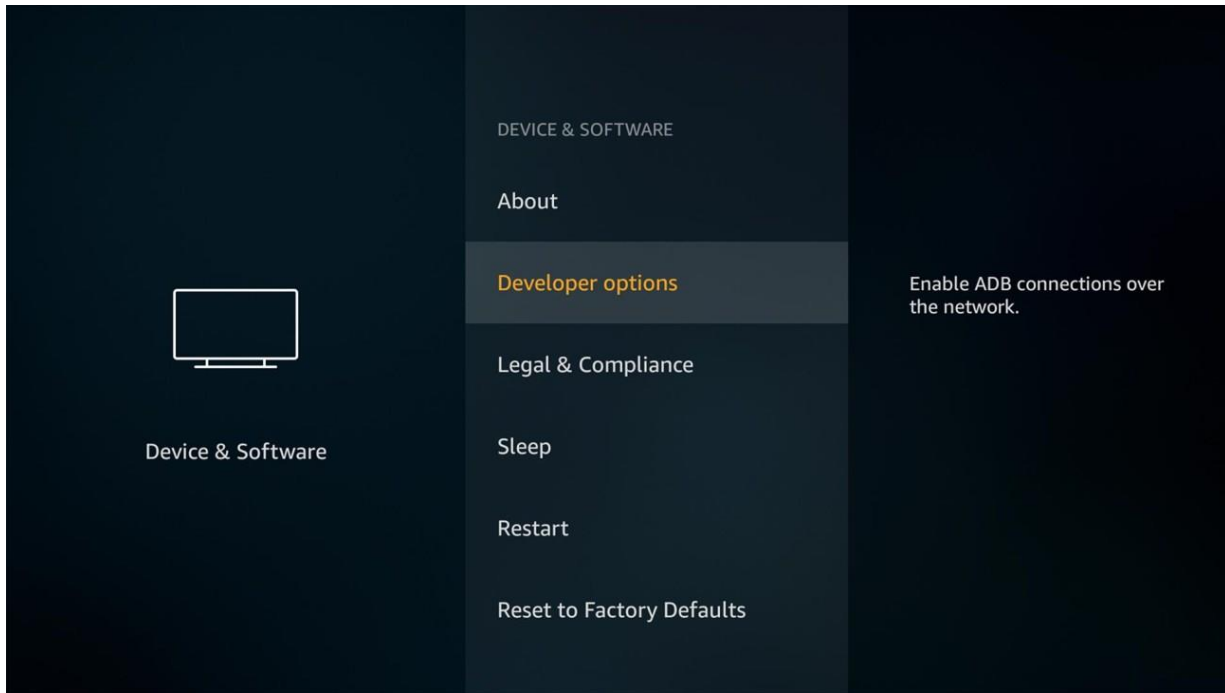

If you have any Fire TV Edition television, navigate to *Settings > Device & Software > Developer Options*