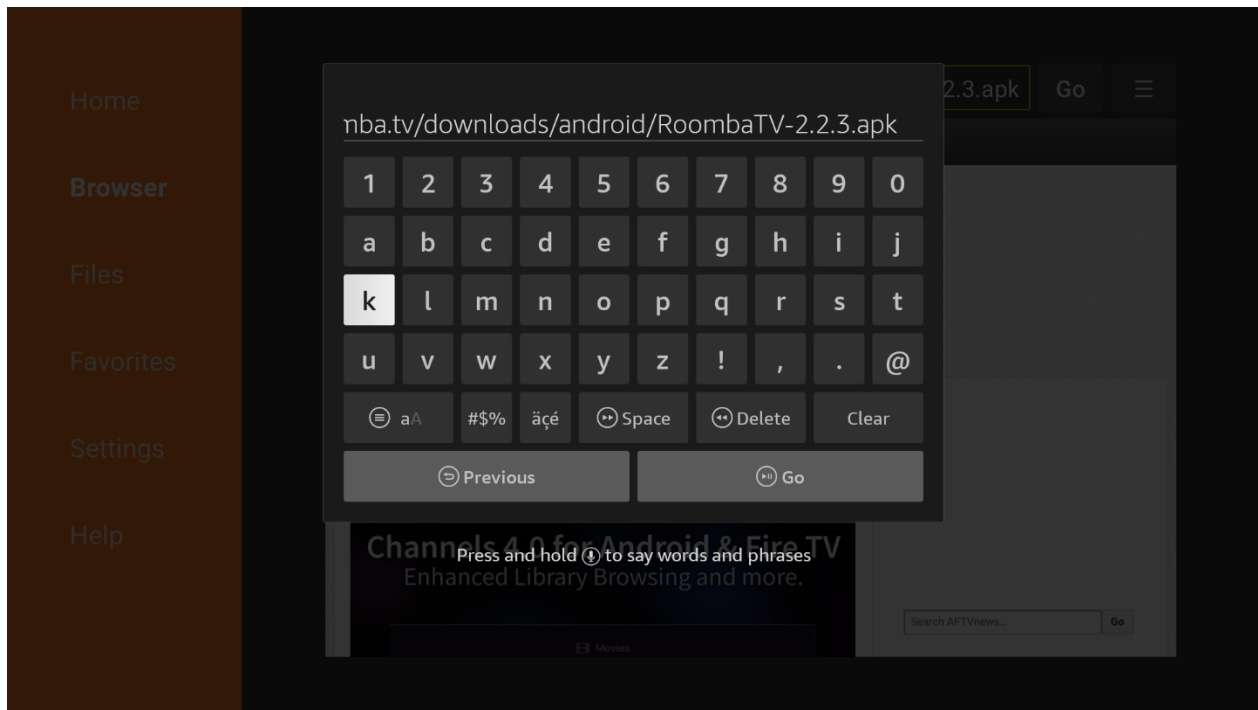

If you have a Fire OS 5 or Fire OS 6 device, including all other devices, select *Apps from Unknown Sources* to change the setting to *ON*.

STEP 4: Open Downloader and Grant Storage Permission

Now, go to your list of apps on the Fire TV Home screen and open the Downloader app. If you have a Fire OS 6 or Fire OS 7 device, you will be asked to allow Downloader access to files on your device as soon as you launch the app. Select *Allow*.

STEP 5: Enter URL and Download the Roomba TV APK file

Enter the Roomba TV URL to sideload the Roomba TV APK and select the Go button. <https://roomba.tv/downloads/android/roombatv.apk> Because the URL is direct to the APK file, the file will begin to download. Use the circular UP/DOWN/LEFT/RIGHT buttons to find or enter the download link and click it by using the center select button on your remote.