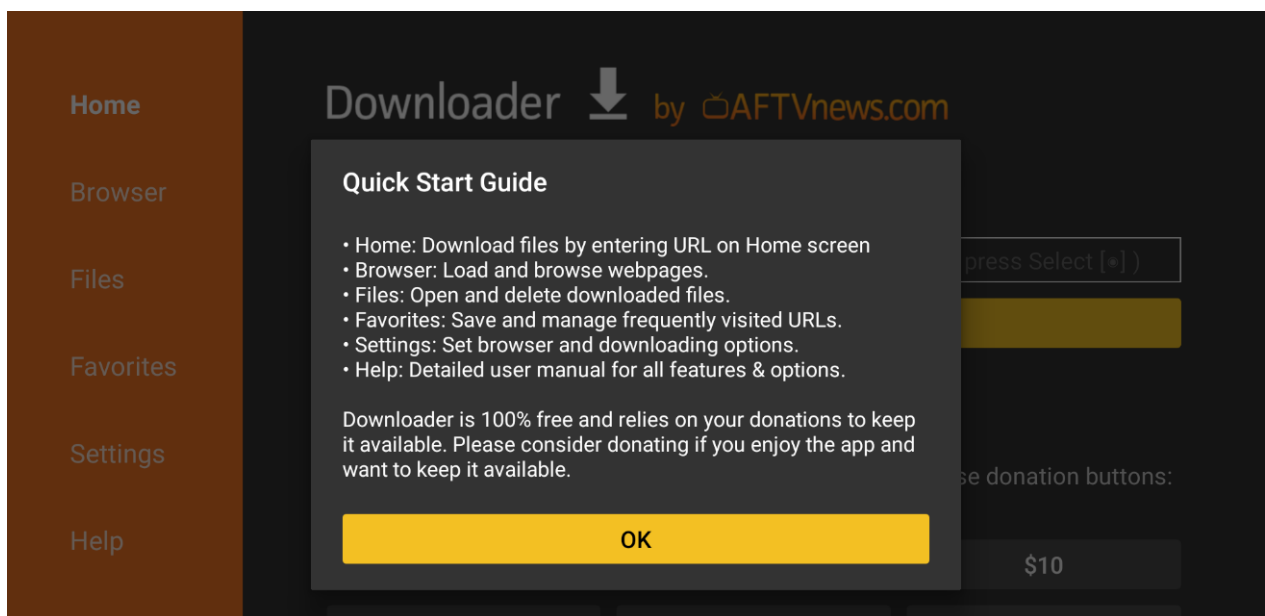

Introduction

Roomba TV is the world's largest and most reliable IPTV/OTT streaming platform, delivering nearly 3000 TB in streaming content per month to thousands of customers around the globe.

A simple user interface and an extensive collection of HD channels offer us the most satisfactory IPTV service in the USA, Canada, Latin America, and the UK. We broadcast thousands of live channels to stream premium HD content. Our existing customers praise the quality of the content we deliver through our IPTV service.

Roomba TV lets you watch TV anywhere. We all know how annoying it could be when you want to download an app, software, or program and you can't seem to find it on your Amazon firestick options. Hence, we made this guide to assist you in downloading and navigating through Roomba TV for Amazon Fire TV Stick with ease.

Downloading

Installing apps that are not available in the Amazon Appstore, also known as sideloading apps, on Amazon Fire TV devices varies slightly depending on the model you are using. This guide covers how to sideload the Roomba TV APK on all models, including Fire TV boxes, Firestick, Fire TV Cubes, Fire TV Edition televisions, the new 2020 Fire TV Stick 3, and Fire TV Stick Lite.

Here are quick and easy steps to Download and Install Roomba TV on your Amazon Fire TV stick.

STEP 1: Install Downloader App

Search for and install the Downloader App from the Amazon Appstore. Once the app is installed, please do **NOT** open it yet.