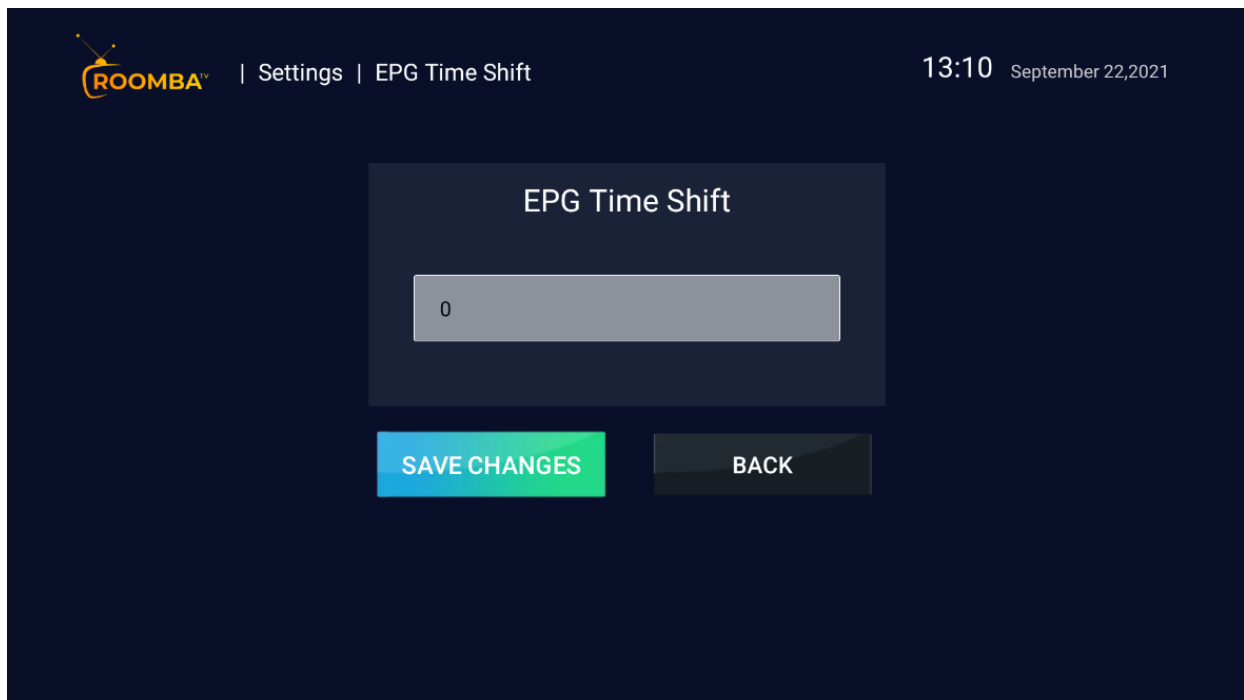

EPG Time Shift