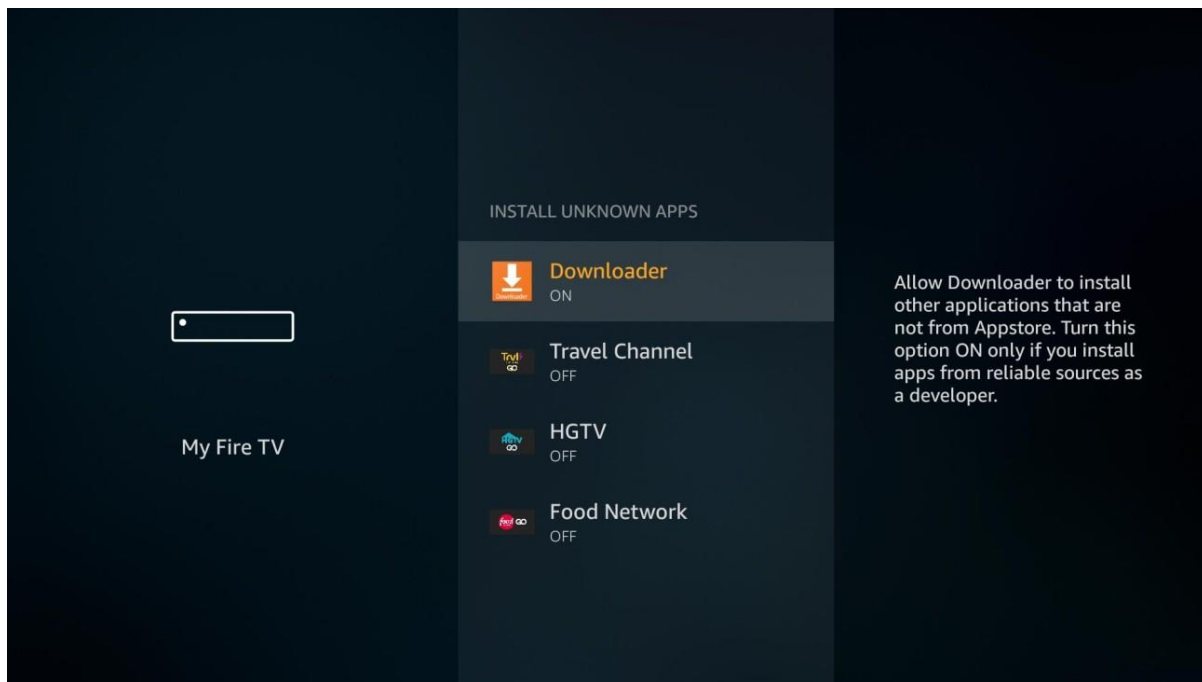

STEP 3: Enable Apps from Unknown Sources

If you have a Fire TV Cube 2nd Gen, Fire TV Stick 3rd Gen, Fire TV Stick Lite, Fire TV Edition televisions by Grundig & JVC, or 2020 Fire TV Edition televisions by Toshiba & Insignia, select the 'Install unknown apps option,' scroll to *Downloader*, and change its setting to "ON".