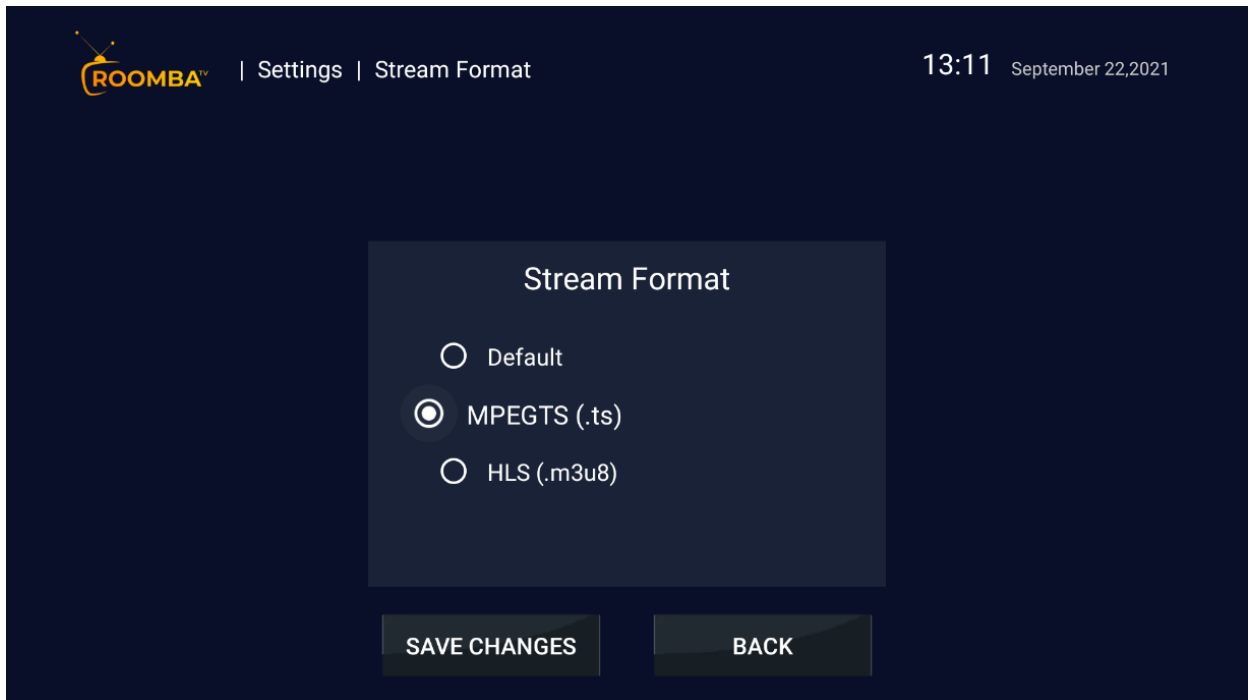

Stream Format

Provides the Option to choose either Default, MPEGTS(.ts) or HLS(.m3u8)