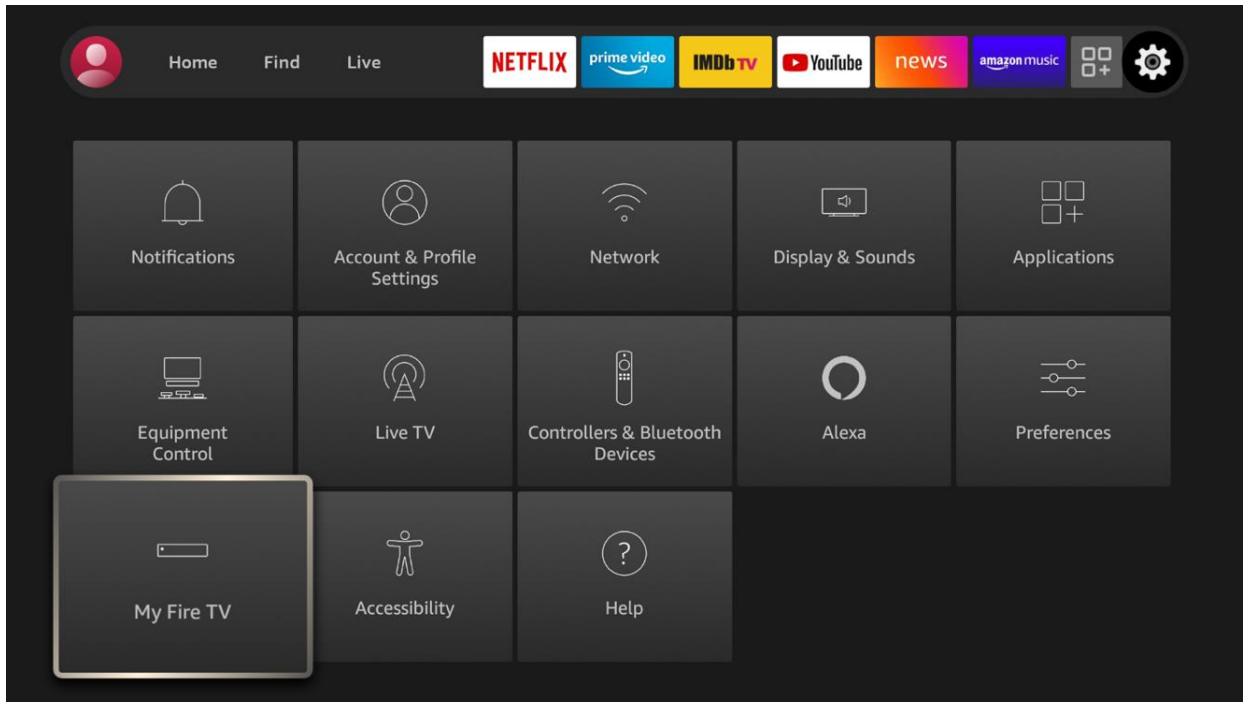

STEP 2: Go to Developer Options in Settings. Now that Downloader is installed, and you haven't launched it yet, you need to change a setting on your device.

If you have any Fire TV box, Fire TV Stick, Fire TV Stick 4K, or Fire TV Cube, navigate to *Settings > My Fire TV > Developer Options*