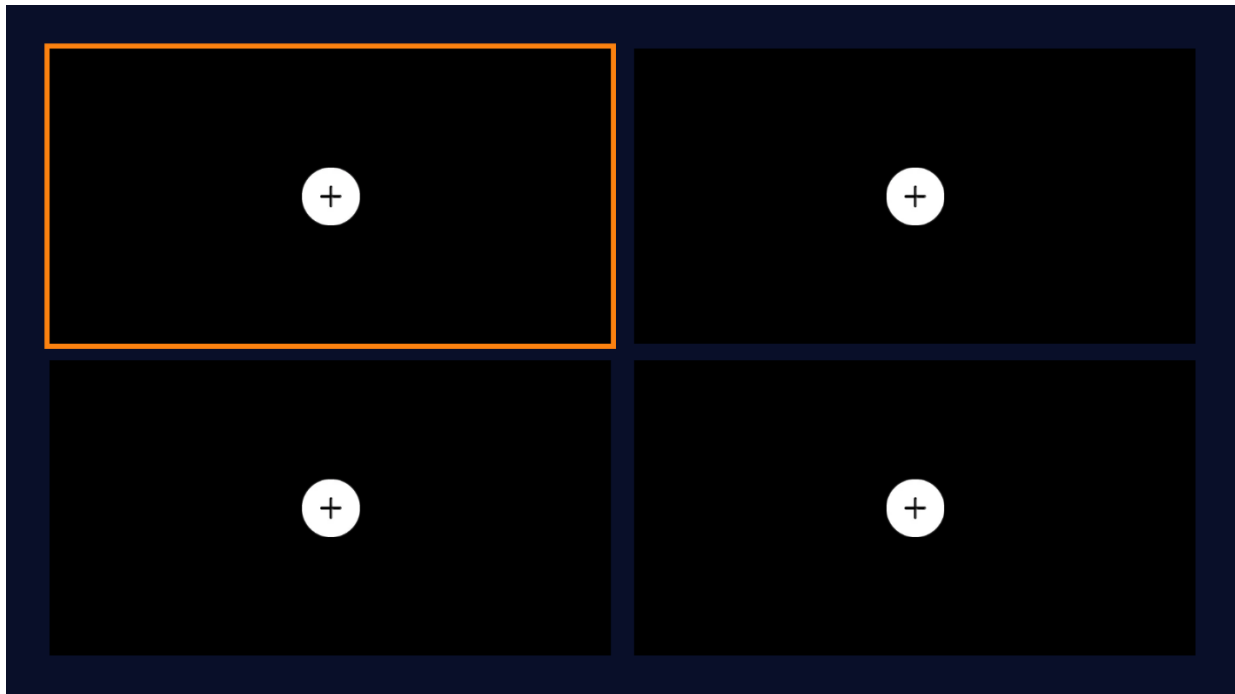

This feature allows you to watch multiple screens on your device AT THE SAME TIME. This means – You can watch up to four channels simultaneously on your TV using this feature

Settings

Here you will be presented with the following settings options: General settings, EPG Time Shift, parental control, stream format, time format, Automation, EPG Timeline, Player Selection, Player Settings, External Players, Multi Screen, Speed Test and VPN.