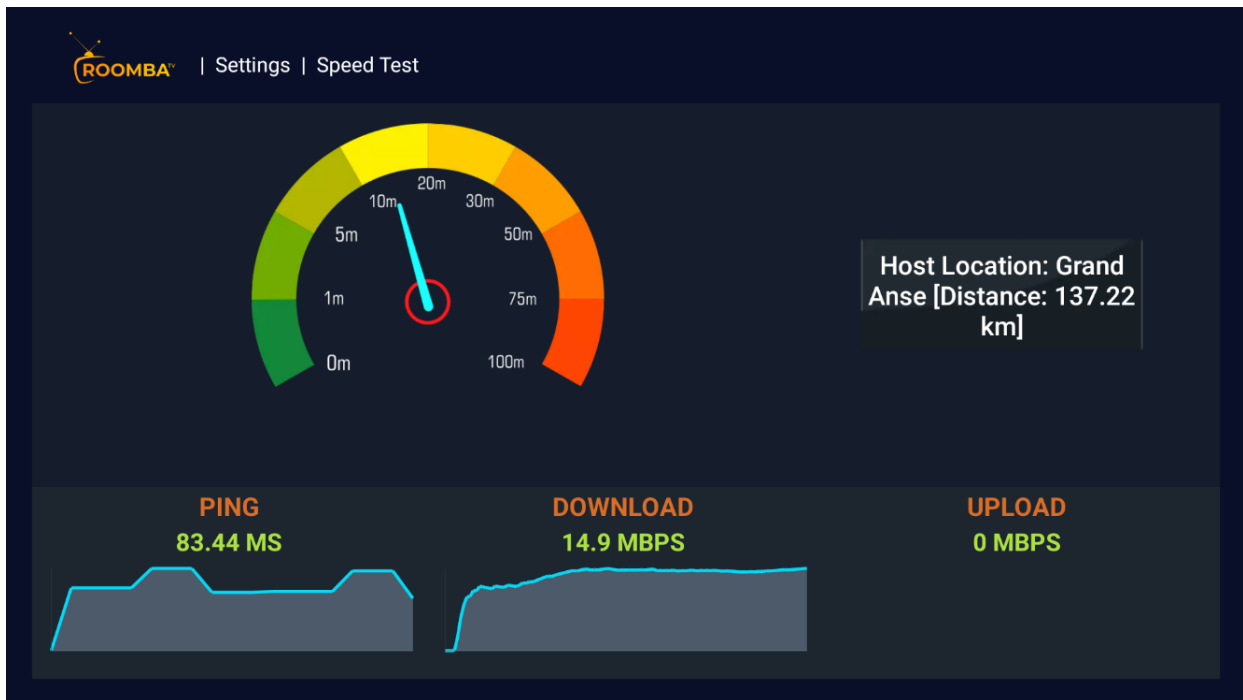

Speed Test: This feature allows you test your download speed.