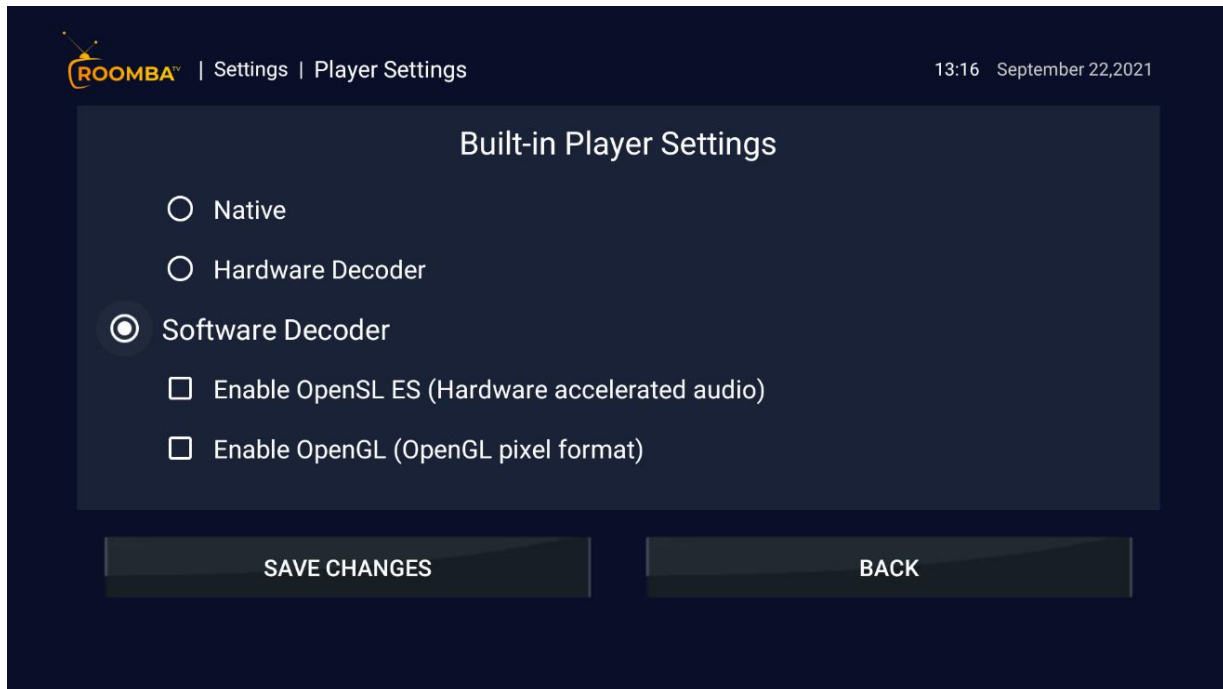

EPG Time Shift

Automation

Allows for daily auto update of channels, movies and EPG.

Player Selection: This allows the user to select their own media player of choice.

Built-in Player Settings

Add Player

This feature allows you add external media players.