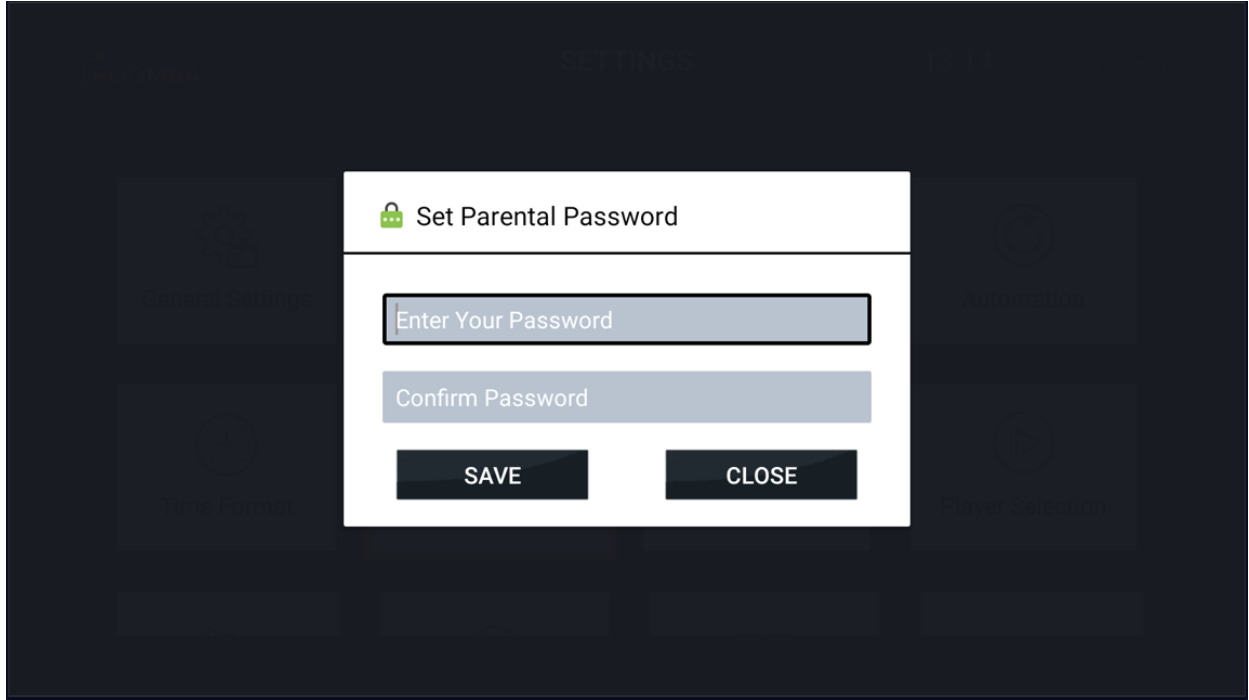

Stream Format

Provides the Option to choose either Default, MPEGTS(.ts) or HLS(.m3u8)