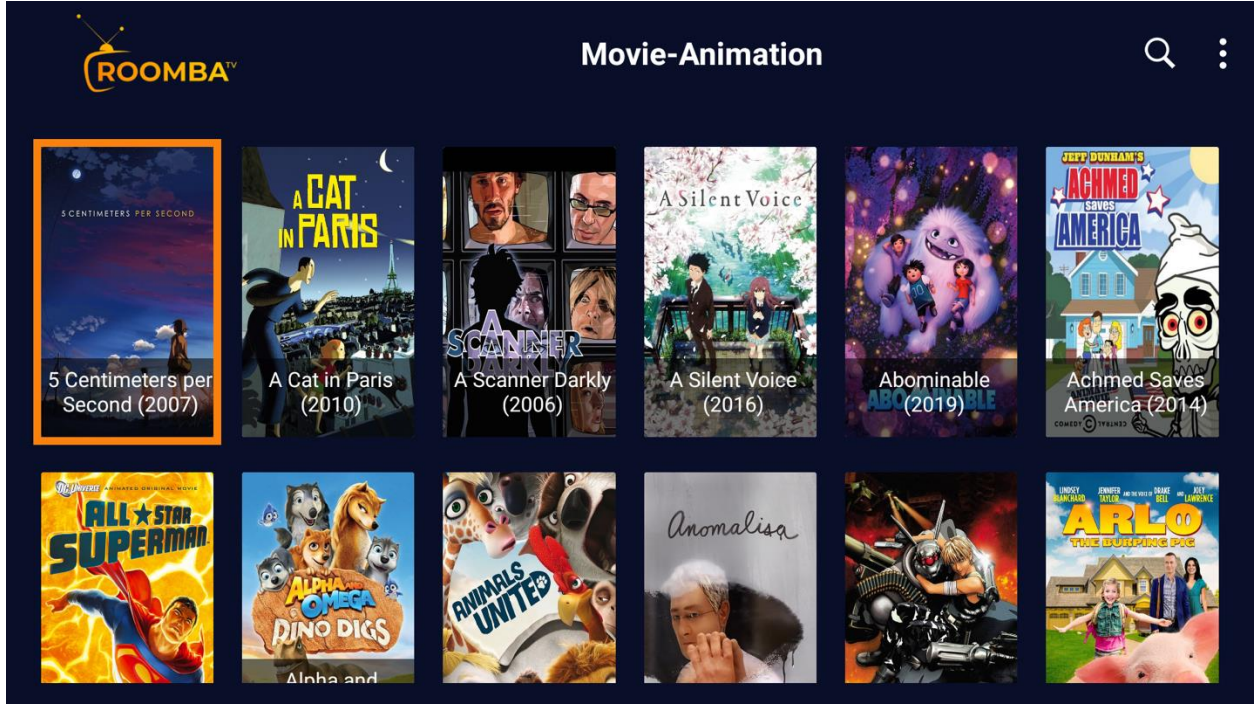

To see the other options, tap the three dots button at the top of the video player.

Movies

Roomba TV users can select from and stream more than 60,000 movies at their fingertips. We have movies available for adults, teenagers, and kids of all ages.