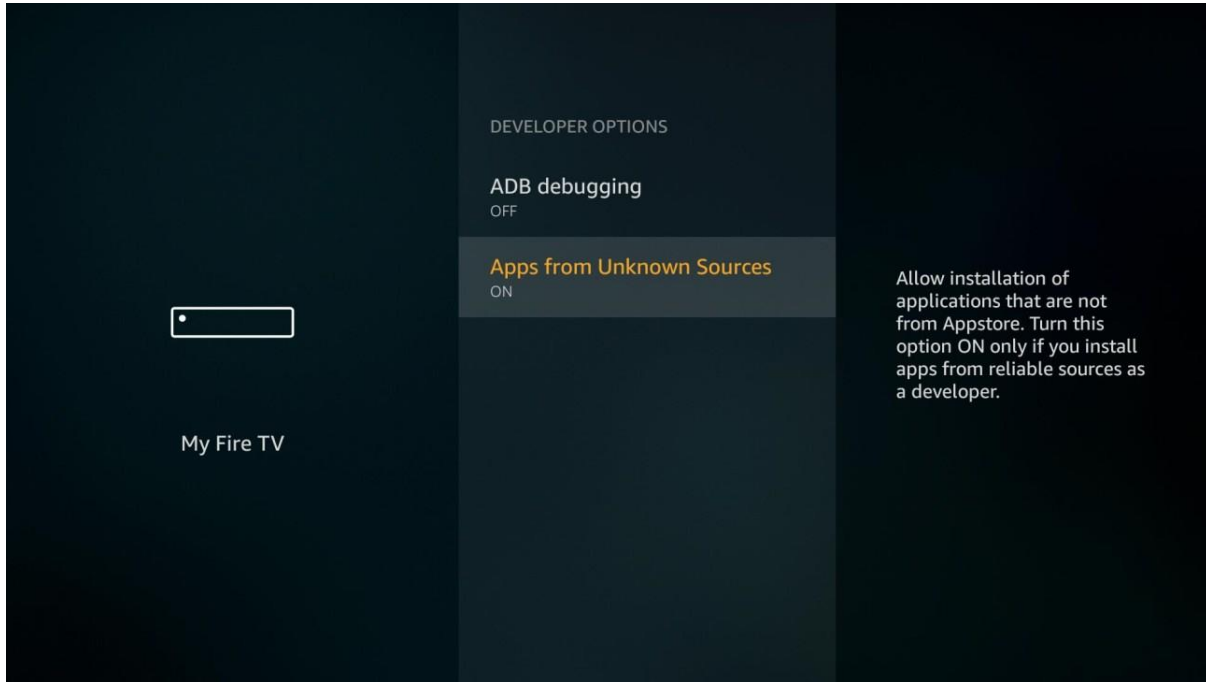

If you have any Fire TV Edition television, navigate to *Settings > Device & Software > Developer Options*

STEP 3: Enable Apps from Unknown Sources

If you have a Fire TV Cube 2nd Gen, Fire TV Stick 3rd Gen, Fire TV Stick Lite, Fire TV Edition televisions by Grundig & JVC, or 2020 Fire TV Edition televisions by Toshiba & Insignia, select the 'Install unknown apps option,' scroll to *Downloader*, and change its setting to "ON".

If you have a Fire OS 5 or Fire OS 6 device, including all other devices, select *Apps from Unknown Sources* to change the setting to *ON*.

STEP 4: Open Downloader and Grant Storage Permission

Now, go to your list of apps on the Fire TV Home screen and open the Downloader app. If you have a Fire OS 6 or Fire OS 7 device, you will be asked to allow Downloader access to files on your device as soon as you launch the app. Select *Allow*.