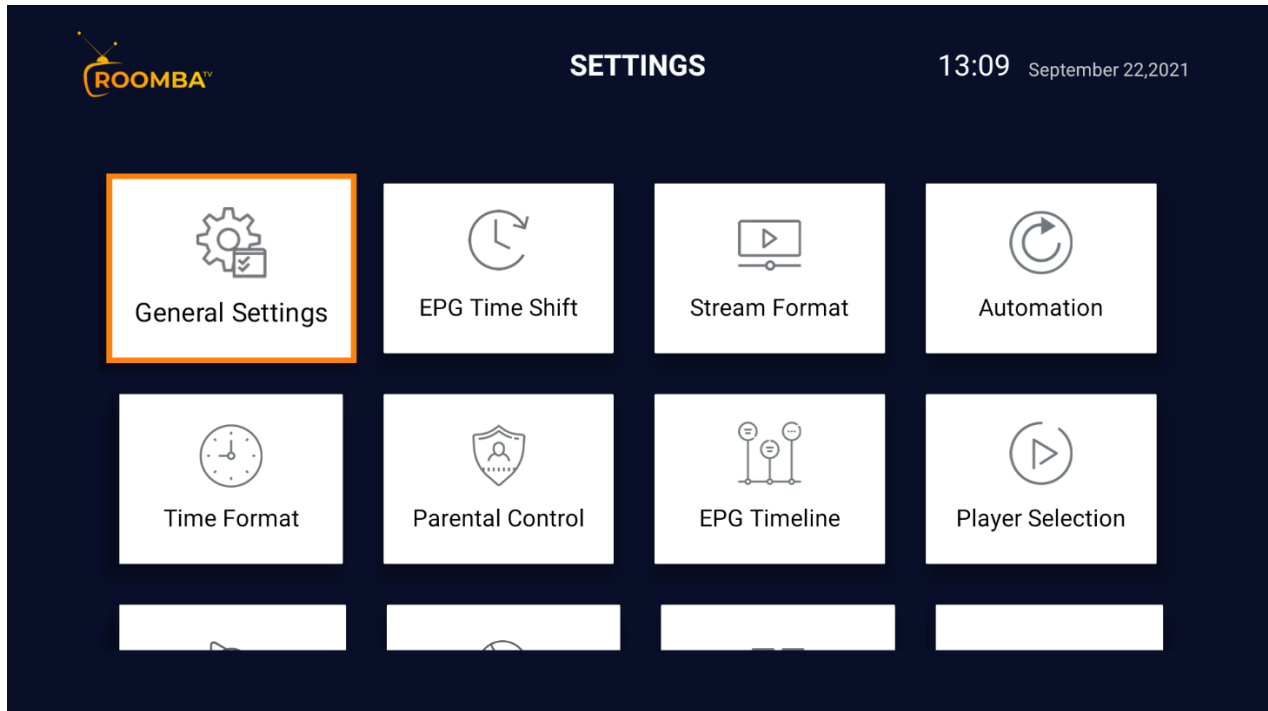

This feature allows you to watch multiple screens on your device AT THE SAME TIME. This means – You can watch up to four channels simultaneously on your TV using this feature

Settings

Here you will be presented with the following settings options: General settings, EPG Time Shift, parental control, stream format, time format, Automation, EPG Timeline, Player Selection, Player Settings, External Players, Multi Screen, Speed Test and VPN.